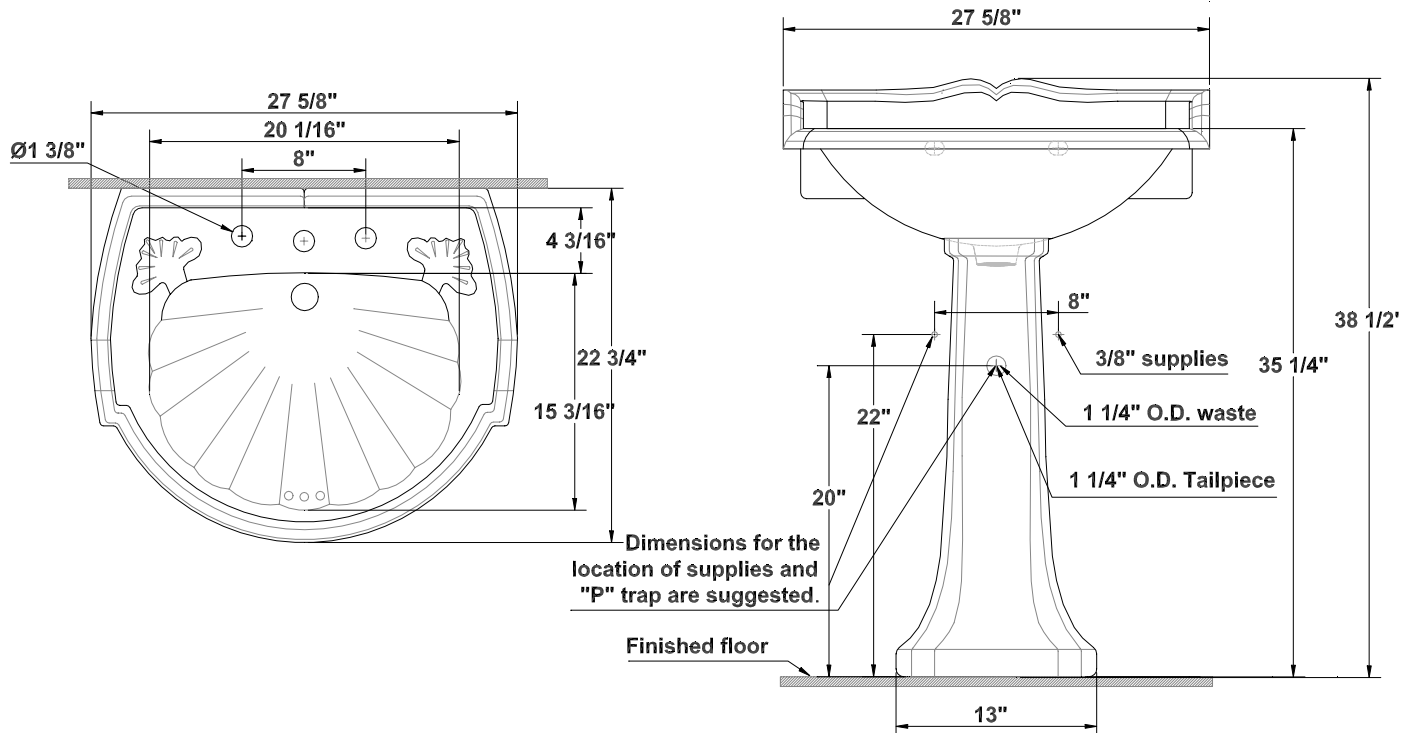

### Barrymore™ Grande Pedestal Lavatory

27 5/8" x 22 3/4" x 35 1/4" high

Vitreous china pedestal lavatory, front overflow, and faucet deck. Scalloped bowl design comes complete with mounting kit.

- 35 1/4" Pedestal lav height
- Unique classic design
- Easy installation

#### Fixture Information

Drain outlet	1 1/4" O.D.
Overall dimensions	27 5/8" x 22 3/4"
Basin dimensions	20 1/16" x 15 3/16"
Material	Vitreous china

#### Available Component parts:

- 5071.082 Lavatory slab 8"
- 5071.331 Pedestal only

#### To be specified:

Fixture color  
Faucet  
Supplies  
1 1/4" trap  
Nipple

Fixture dimensions meet ANSI/ASME standard A112.19.2M and CAN/CSA requirements. These measurements are subject to change or cancellation. No responsibility will be assumed for use of superseded or voided pages.