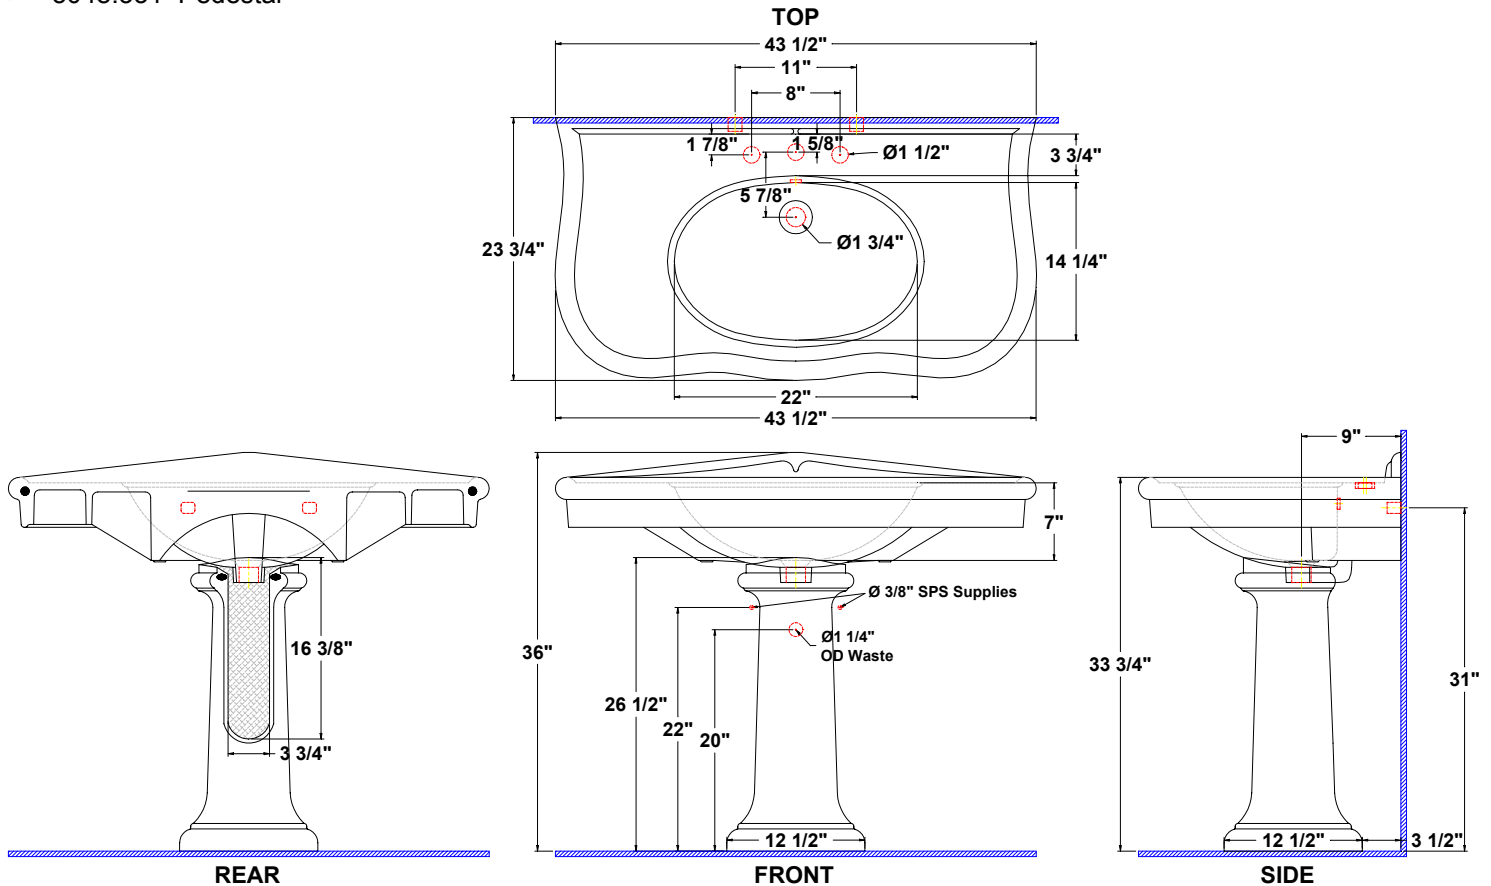

**Parisian™ Grande
Pedestal Lavatory**
43 1/2" x 23 3/4" x 36" high

Grande console with china pedestal, complete with mounting hardware. Faucet holes on 8" centers.

- Unique classic design
- Easy installation

Colors:

.01 White

Fixture Information

Drain outlet	1 3/4" O.D.
Overall dimensions	43 1/2" x 23 3/4"
Basin dimensions	22" x 14 1/4"
Material	Vitreous china

Available Component parts:

- 5050.082 Lavatory slab 8"
- 5048.331 Pedestal

Fixture dimensions meet ANSI/ASME standard A112.19.2M and CAN/CSA requirements. These measurements are subject to change or cancellation. No responsibility will be assumed for use of superseded or voided pages.