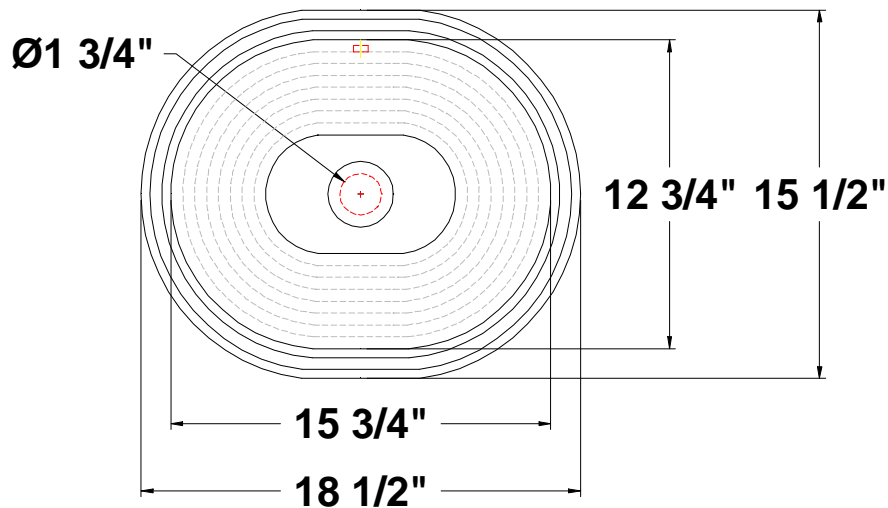

SANTA FE™
18 1/2" x 15 1/2" x 7 3/4"

Oval self-rimming countertop lavatory with overflow. Complete with template.

Colors:

- .01 White
- .02 Bone
- .03 Almond
- .06 Balsa

- Please contact customer service for availability of additional Group II, Group III, Group IV: Hand painted designs on white, and Group V colors.

Fixture Information

Drain outlet	1 3/4" O.D.
Overall dimensions	18 1/2" x 15 1/2"
Basin dimensions	15 3/4" x 12 3/4"
Material	Vitreous china

TOP

Fixture dimensions meet ANSI/ASME standard A112.19.2M and CAN/CSA requirements. These measurements are subject to change or cancellation. No responsibility will be assumed for use of superseded or voided pages.