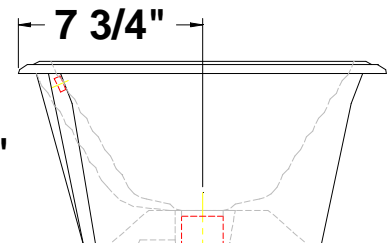

SIDE

St. Thomas Creations

1022 Bay Marina Drive, Suite #125, National City, CA 91950

www.stthomascreations.com

©2000 by St. Thomas Creations