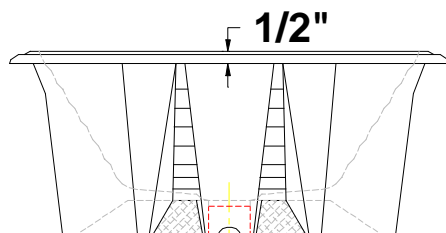

SANTA FE™
18 1/2" x 15 1/2" x 7 3/4"

Oval self-rimming countertop lavatory with overflow. Complete with template.

Colors:

- .01 White
- .02 Bone
- .03 Almond
- .06 Balsa

- Please contact customer service for availability of additional Group II, Group III, Group IV: Hand painted designs on white, and Group V colors.

Fixture Information

Drain outlet	1 3/4" O.D.
Overall dimensions	18 1/2" x 15 1/2"
Basin dimensions	15 3/4" x 12 3/4"
Material	Vitreous china

TOP

Fixture dimensions meet ANSI/ASME standard A112.19.2M and CAN/CSA requirements. These measurements are subject to change or cancellation. No responsibility will be assumed for use of superseded or voided pages.

Listing / Approvals:

- IAPMO/UPC
- ISO 9002 CERTIFIED

REAR

FRONT

SIDE
St. Thomas Creations

1022 Bay Marina Drive, Suite #125, National City, CA 91950

www.stthomascreations.com

©2000 by St. Thomas Creations