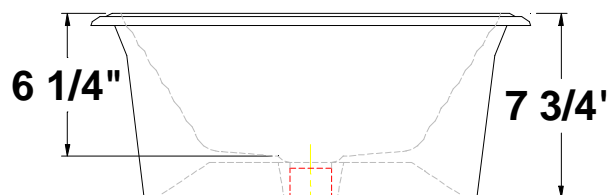

SANTA FE™

18 1/2" x 15 1/2" x 7 3/4"

Oval self-rimming countertop lavatory with overflow. Complete with template.

Colors:

- .01 White
- .02 Bone
- .03 Almond
- .06 Balsa

- Please contact customer service for availability of additional Group II, Group III, Group IV: Hand painted designs on white, and Group V colors.

Fixture Information

Drain outlet	1 3/4" O.D.
Overall dimensions	18 1/2" x 15 1/2"
Basin dimensions	15 3/4" x 12 3/4"
Material	Vitreous china

TOP

Fixture dimensions meet ANSI/ASME standard A112.19.2M and CAN/CSA requirements. These measurements are subject to change or cancellation. No responsibility will be assumed for use of superseded or voided pages.

Listing / Approvals:

- IAPMO/UPC
- ISO 9002 CERTIFIED

FRONT

St. Thomas Creations

1022 Bay Marina Drive, Suite #125, National City, CA 91950

www.stthomascreations.com

©2000 by St. Thomas Creations