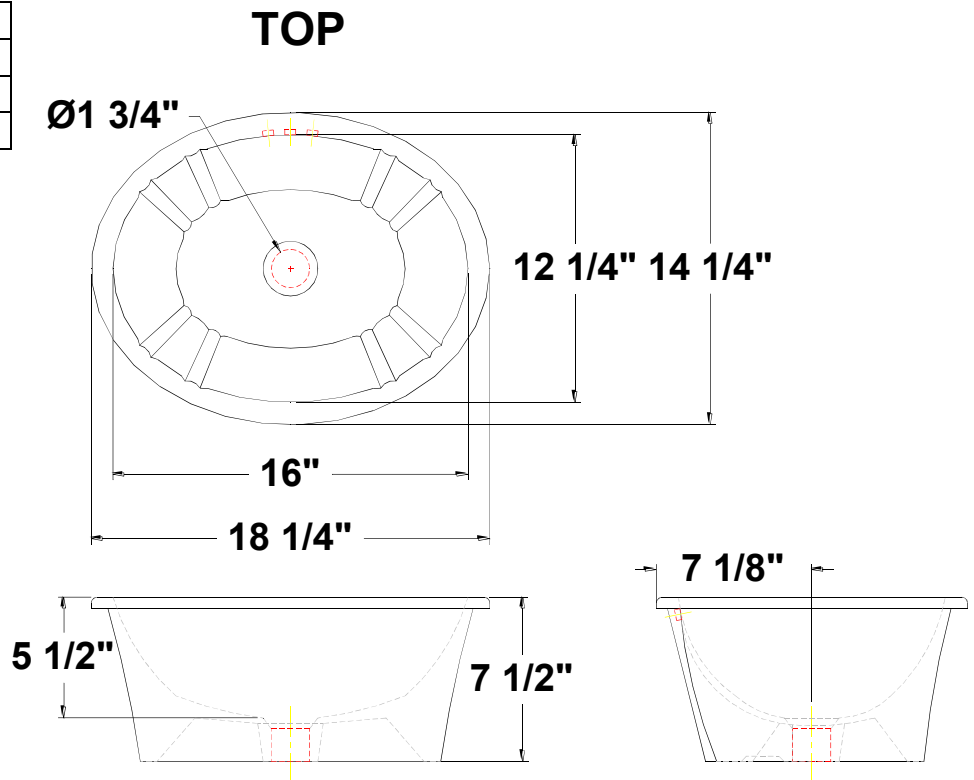

FRONT

SIDE

These measurements are subject to change or cancellation. No responsibility will be assumed for use of superseded or voided pages.

Any rough plumbing set or any finish materials cut, set, or fabricated to these dimensions.

Installer must have the actual product on site for verification of actual size of product.