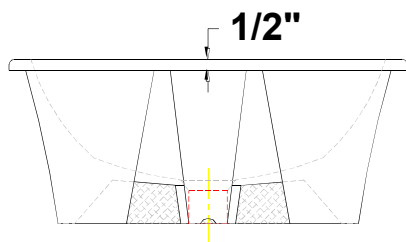

Listing / Approvals:

- IAPMO/UPC
- ISO 9002 CERTIFIED

REAR