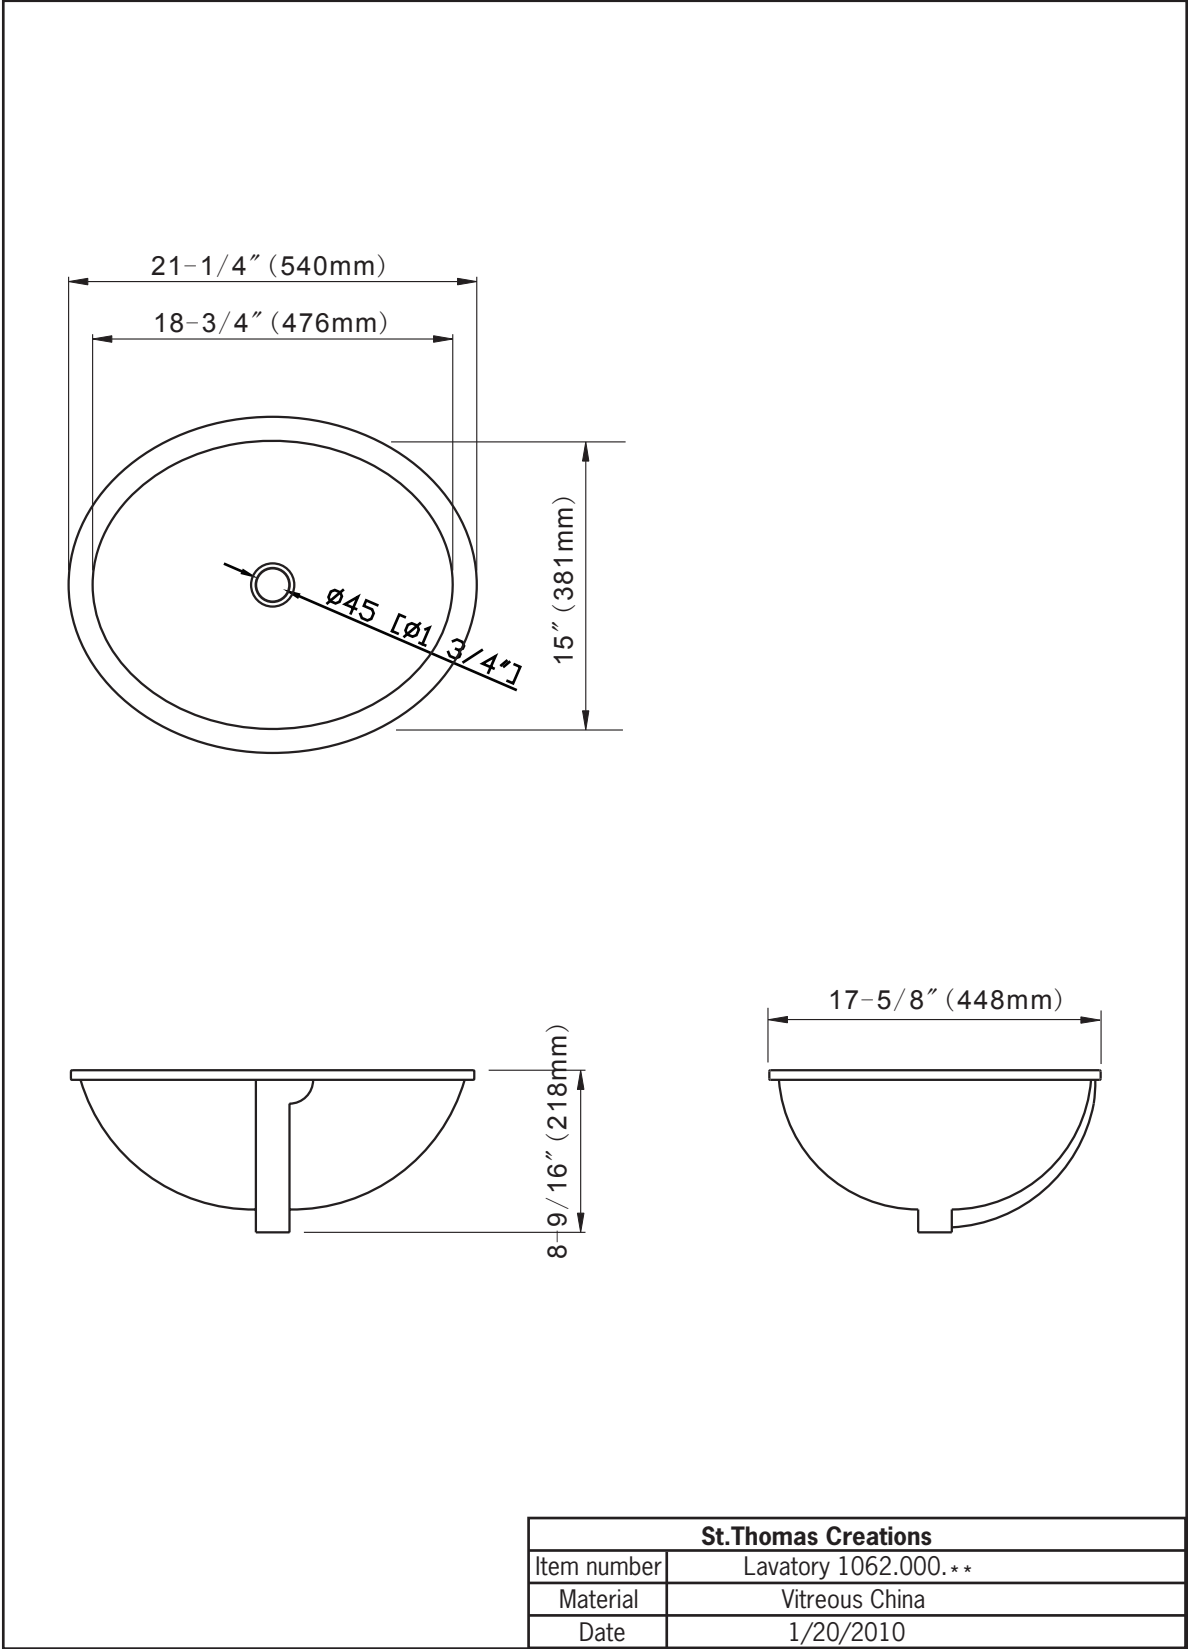

ST. THOMAS CREATIONS

BATHROOMS THAT WORK BEAUTIFULLY.

Vanity grande under-mount lav

St. Thomas Creations	
Item number	Lavatory 1062.000.**
Material	Vitreous China
Date	1/20/2010