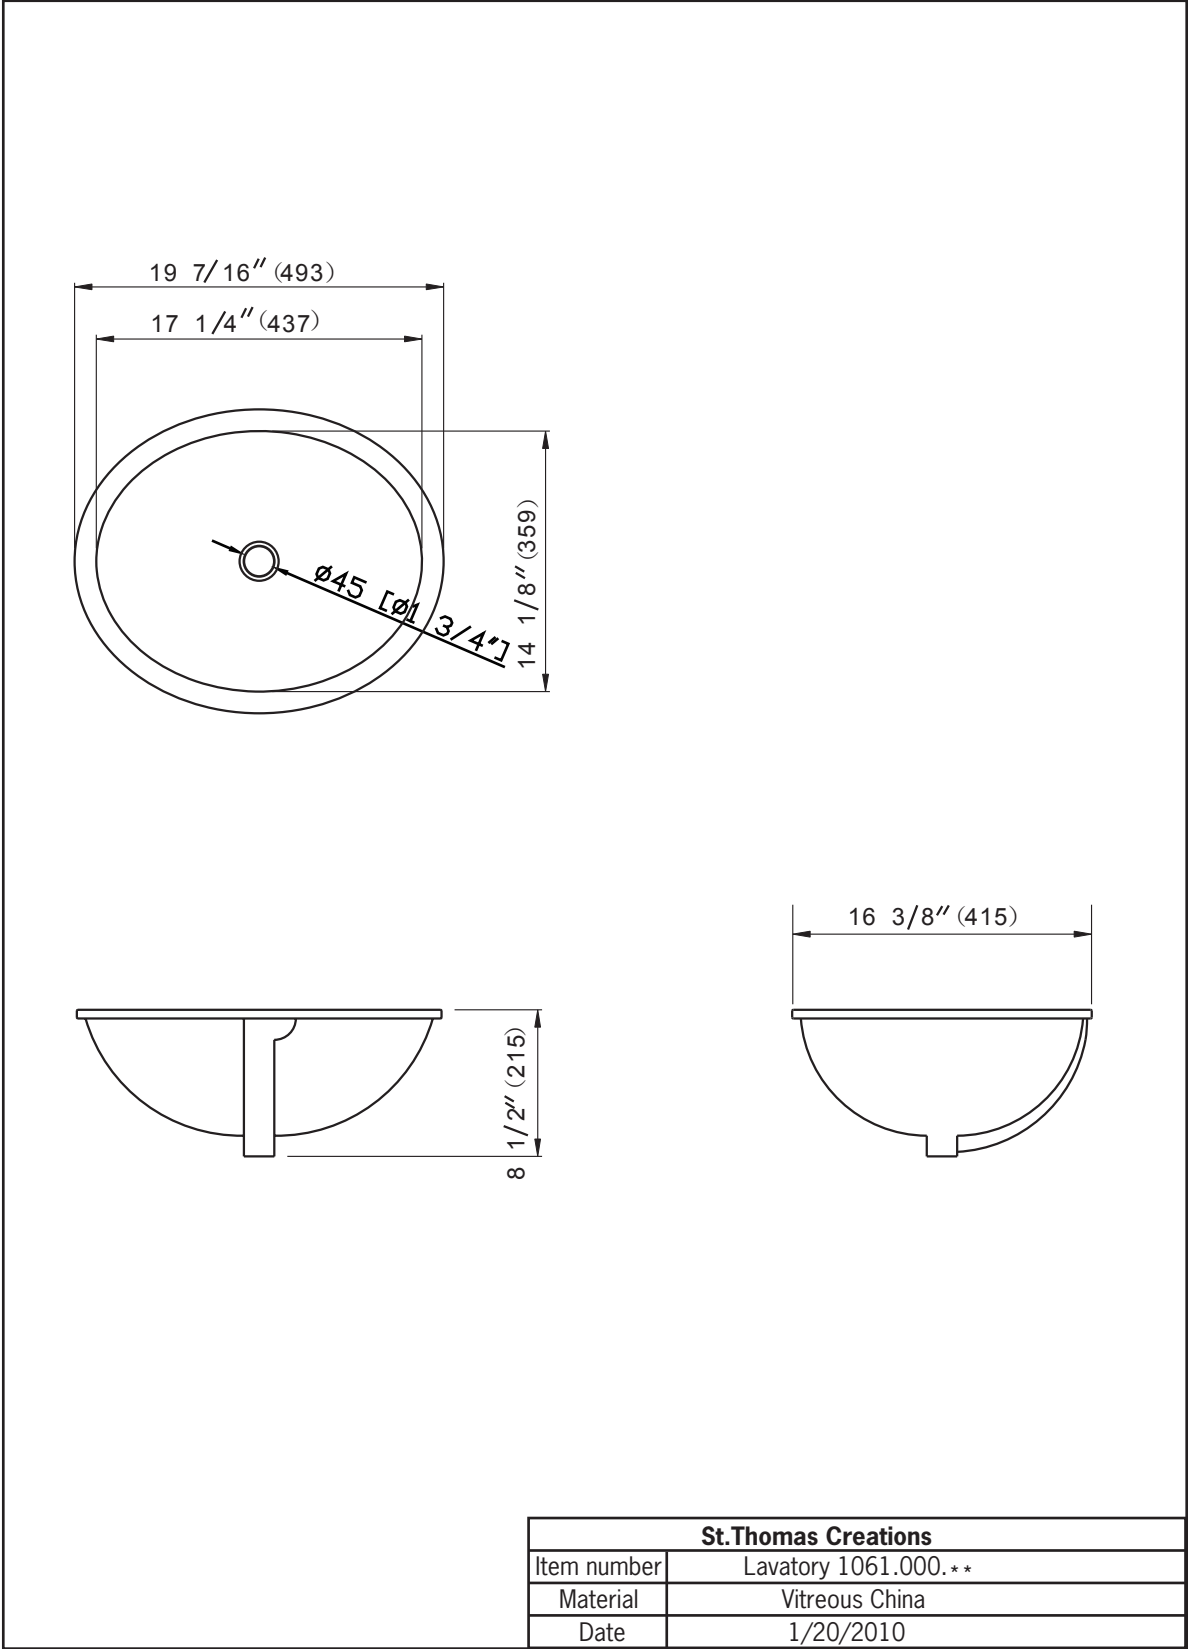

ST. THOMAS CREATIONS

BATHROOMS THAT WORK BEAUTIFULLY.

Vanity under-mount lav white

St. Thomas Creations	
Item number	Lavatory 1061.000.**
Material	Vitreous China
Date	1/20/2010