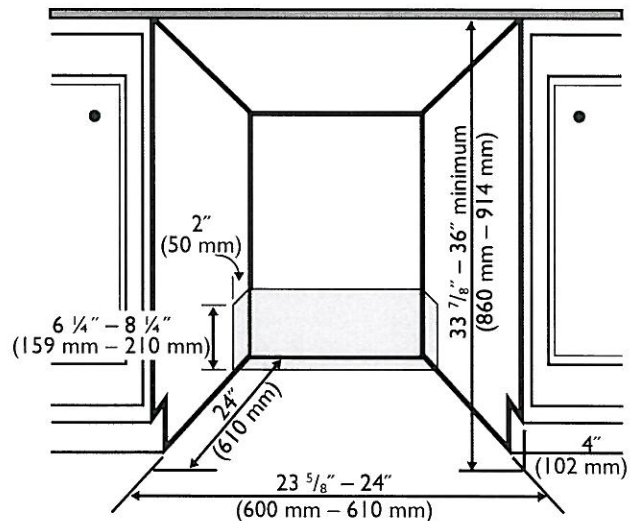

Phone 800.898.1879

www.askousa.com

Art. no: 6301729

XXL TALL TANK MODELS

PLANNING & DESIGN: XXL DISHWASHERS

D5524XXLFI, D5534XXLFI, D5554XXLFI, D5894XXLFI

Unit Dimensions

	US	METRIC
HEIGHT:	33 ⁷ / ₈ " – 36"	860 – 914 mm
WIDTH:	23 ⁵ / ₈ "	600 mm
DEPTH:	22 ⁷ / ₈ "	581 mm
DEPTH W/DOOR OPEN:	49 ¹ / ₂ "	1257 mm
WEIGHT:	94 lbs	43 kg

Technical Data

Electricity	120V, 60 Hz, 15 Amp
Water pressure	18 – 176 psi
Heating element	1200 watt
Max loading	1300 watt

Toe kick reveal height will be the dishwasher installation height minus the door panel height.

Cutout Dimensions

	US	METRIC
HEIGHT:	33 ⁷ / ₈ " – 36"	860 – 914 mm
WIDTH:	23 ⁵ / ₈ " – 24"	600 – 610 mm
DEPTH:	24"	610 mm

The electrical and water supplies should enter through the area indicated by the shaded area. Preferably, they should come through the right side of the machine. The access hole must be round and smooth and no bigger than 2" (51 mm) in diameter.