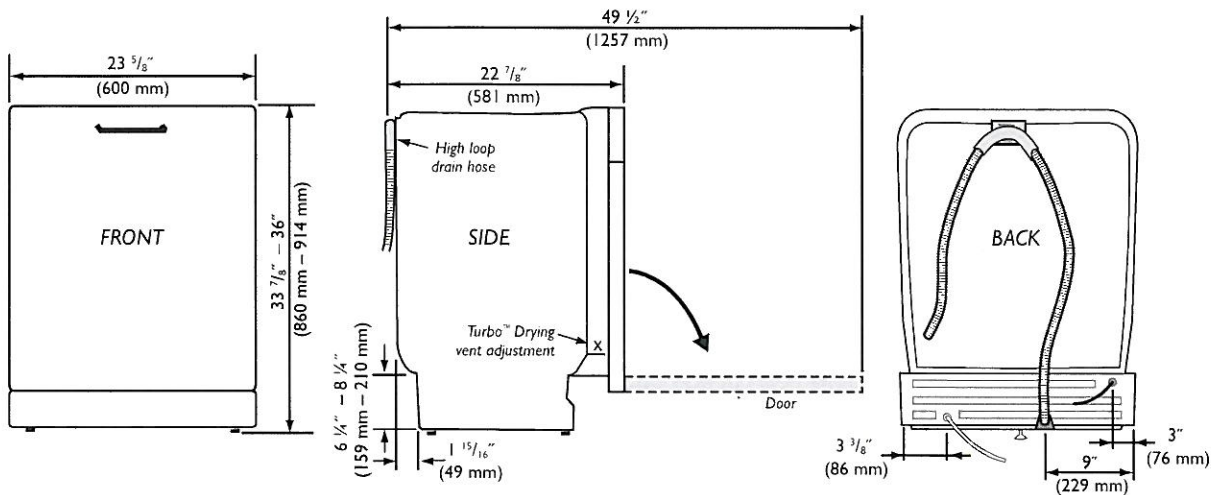

Phone 800.898.1879

www.askousa.com

Art. no: 6301729

XXL TALL TANK MODELS

PLANNING & DESIGN: XXL DISHWASHERS

D5524XXLFI, D5534XXLFI, D5554XXLFI, D5894XXLFI

Unit Dimensions

	US	METRIC
HEIGHT:	33 ⁷ / ₈ " – 36"	860 – 914 mm
WIDTH:	23 ⁵ / ₈ "	600 mm
DEPTH:	22 ⁷ / ₈ "	581 mm
DEPTH W/DOOR OPEN:	49 ¹ / ₂ "	1257 mm
WEIGHT:	94 lbs	43 kg

Technical Data

Electricity	120V, 60 Hz, 15 Amp
Water pressure	18 – 176 psi
Heating element	1200 watt
Max loading	1300 watt

Toe kick reveal height will be the dishwasher installation height minus the door panel height.

Cutout Dimensions

	US	METRIC
HEIGHT:	33 ⁷ / ₈ " – 36"	860 – 914 mm
WIDTH:	23 ⁵ / ₈ " – 24"	600 – 610 mm
DEPTH:	24"	610 mm

The electrical and water supplies should enter through the area indicated by the shaded area. Preferably, they should come through the right side of the machine. The access hole must be round and smooth and no bigger than 2" (51 mm) in diameter.