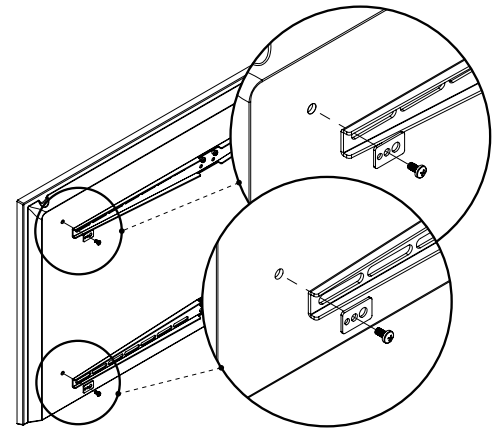

# SPL

LCD  
LED  
Plasma

120 lbs  
54 kg

15°

10.4"

1.8"

**To Install:**  
(details in manual)

**1 Bolt mount to wall**

**2 Bolt TV bracket to TV**

**3 Hang TV on arm**

Compatible  
Compatible  
Compatible

Supports  
Soporta  
Poid Maximal

Tilts  
Inclinable  
Inclinaison

Extends  
Extiende  
Extensible

Distance from Wall  
Distancia al Muro  
Distance au Mur