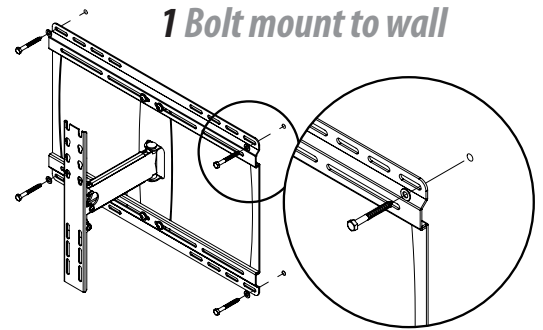

# SPL

LCD  
LED  
Plasma

120 lbs  
54 kg

15°

10.4"

1.8"

**To Install:**  
(details in manual)

**1 Bolt mount to wall**

**2 Bolt TV bracket to TV**

**3 Hang TV on arm**

Compatible  
Compatible  
Compatible

Supports  
Soporta  
Poid Maximal

Tilts  
Inclinable  
Inclinaison

Extends  
Extiende  
Extensible

Distance from Wall  
Distancia al Muro  
Distance au Mur