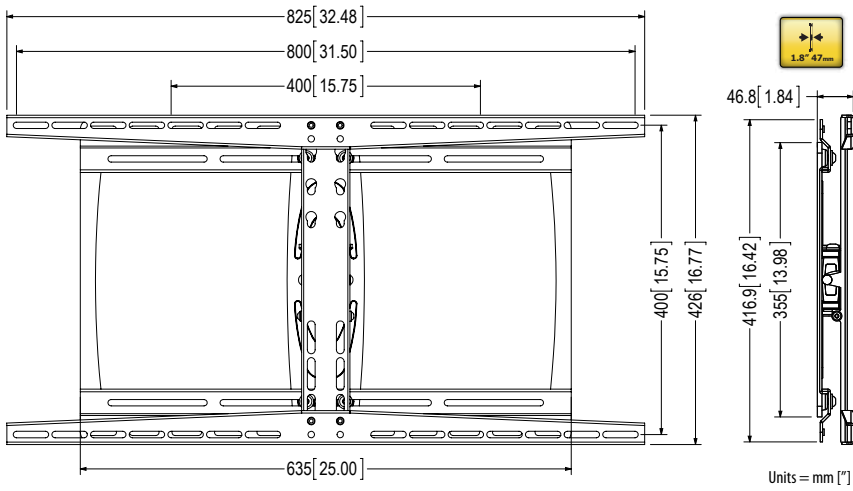

# SPL

LCD  
LED  
Plasma

120 lbs  
54 kg

15°

10.4"

1.8"

**To Install:**  
(details in manual)

**1 Bolt mount to wall**

**2 Bolt TV bracket to TV**

**3 Hang TV on arm**

Compatible  
Compatible  
Compatible

Supports  
Soporta  
Poid Maximal

Tilts  
Inclinable  
Inclinaison

Extends  
Extiende  
Extensible

Distance from Wall  
Distancia al Muro  
Distance au Mur

**Package Weight:**

19.38 lbs  
8.8 kg

**Package Dimensions WxHxD:**

34.25" x 18.6" x 3"  
870 mm x 473 mm x 76 mm

**Mounting:**

We recommend that this product be installed by a professional A/V installer

**Architects and Consultants:**