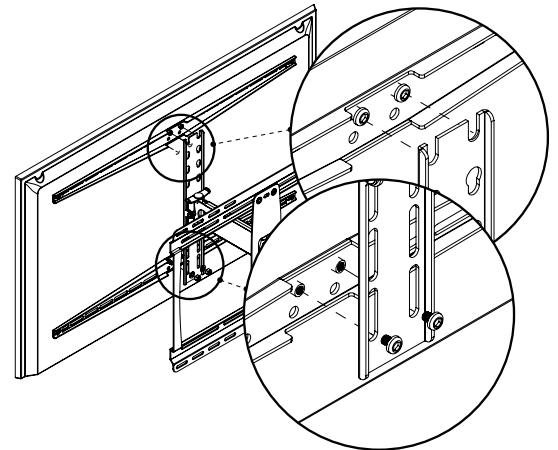

# SPL

LCD  
LED  
Plasma

120 lbs  
54 kg

15°

10.4"

1.8"

**To Install:**  
(details in manual)

**1 Bolt mount to wall**

**2 Bolt TV bracket to TV**

**3 Hang TV on arm**

Compatible  
Compatible  
Compatible

Supports  
Soporta  
Poid Maximal

Tilts  
Inclinable  
Inclinaison

Extends  
Extiende  
Extensible

Distance from Wall  
Distancia al Muro  
Distance au Mur