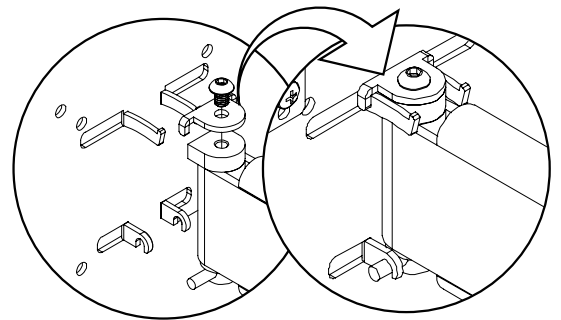

You Will Need

- A. Bubble level
- B. Stud finder
- C. Marker
- D. Drill
- E. 3/16" (wood) or 1/2" (concrete) drill bit
- F. Hammer
- G. Wrench

h x v	h x v	h x v	h x v	
75 x 75	100 x 100	200 x 100	200 x 200	mm
2.9 x 2.9	3.9 x 3.9	7.9 x 3.9	7.9 x 7.9	inches

To Install:
(details in manual)

1 Bolt mount to wall

2 Bolt TV bracket to TV

3 Hang TV on arm

Package Weight:

6 lbs
2.7 kg

Package Dimensions WxHxD:

15.75" x 11.5" x 3"
400 mm x 292 mm x 76 mm