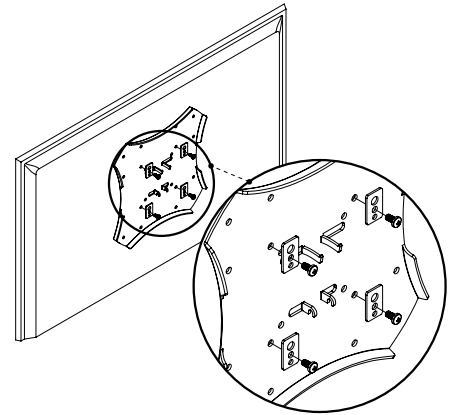

Hardware Included
Elementos de Instalación Incluidos
Fournitures diverses et notice de montage

Color
Color
Couleur

Included Mounting Hardware

1. Mount (x1)
2. M4 x 10, 15 & 25 mm bolts (x4)
3. M5 x 10, 15 & 25 mm bolts (x4)
4. M6 x 10, 15 & 25 mm bolts (x4)
5. Rectangular washers (x4)
6. Concrete anchors (x2)
7. Round washers (x2)
8. 5/16" lag bolts (x2)
9. Mounting template (x1)
10. Allen key (x2)

You Will Need

- A. Bubble level
- B. Stud finder
- C. Marker
- D. Drill
- E. 3/16" (wood) or 1/2" (concrete) drill bit
- F. Hammer
- G. Wrench

h x v	h x v	h x v	h x v	
75 x 75	100 x 100	200 x 100	200 x 200	mm
2.9 x 2.9	3.9 x 3.9	7.9 x 3.9	7.9 x 7.9	inches

To Install:
(details in manual)

1 Bolt mount to wall

2 Bolt TV bracket to TV

3 Hang TV on arm

Package Weight:

6 lbs
2.7 kg

Package Dimensions WxHxD:

15.75" x 11.5" x 3"
400 mm x 292 mm x 76 mm