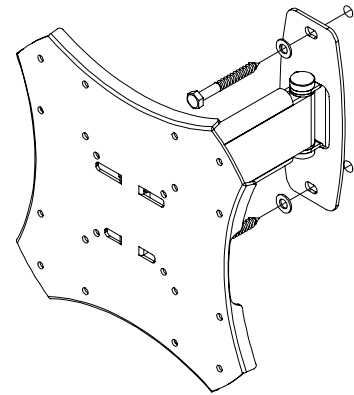

1"

NEW

Compatible
Compatible
Compatible

Supports
Soporta
Poid Maximal

Tilts
Inclinable
Inclinaison

Extends
Extiende
Extensible

Distance from Wall
Distancia al Muro
Distance au Mur

VESA Compliant
Compatible con VESA
Compatible VESA

Hardware Included
Elementos de Instalación Incluidos
Fournitures diverses et notice de montage

Color
Color
Couleur

Included Mounting Hardware

1. Mount (x1)
2. M4 x 10, 15 & 25 mm bolts (x4)
3. M5 x 10, 15 & 25 mm bolts (x4)
4. M6 x 10, 15 & 25 mm bolts (x4)
5. Rectangular washers (x4)
6. Concrete anchors (x2)
7. Round washers (x2)
8. 5/16" lag bolts (x2)
9. Mounting template (x1)
10. Allen key (x2)

You Will Need

- A. Bubble level
- B. Stud finder
- C. Marker
- D. Drill
- E. 3/16" (wood) or 1/2" (concrete) drill bit
- F. Hammer
- G. Wrench

h x v	h x v	h x v	h x v	
75 x 75	100 x 100	200 x 100	200 x 200	mm
2.9 x 2.9	3.9 x 3.9	7.9 x 3.9	7.9 x 7.9	inches

To Install:
(details in manual)

1 Bolt mount to wall

2 Bolt TV bracket to TV

3 Hang TV on arm

Package Weight:

6 lbs
2.7 kg

Package Dimensions WxHxD:

15.75" x 11.5" x 3"
400 mm x 292 mm x 76 mm