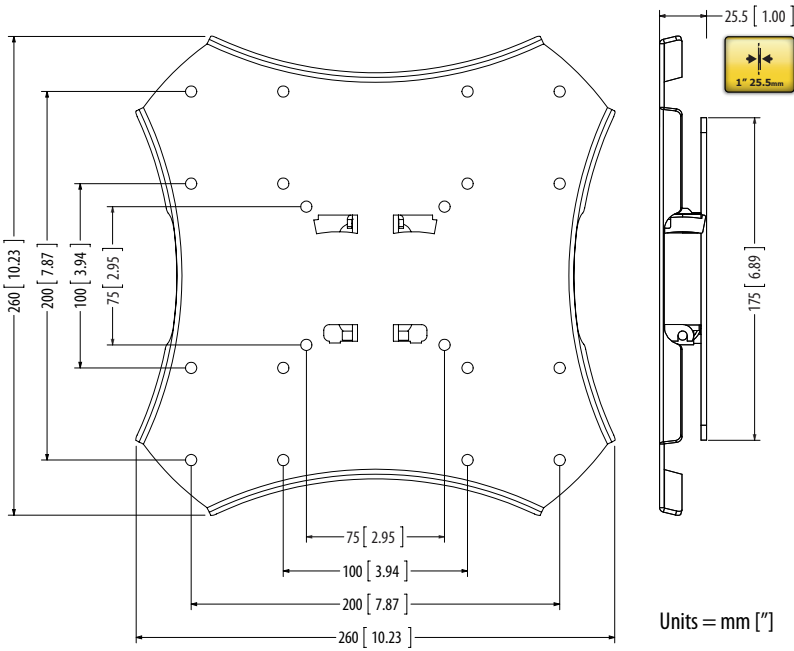

1"

NEW

Compatible
Compatible
Compatible

Supports
Soporta
Poid Maximal

Tilts
Inclinable
Inclinaison

Extends
Extiende
Extensible

Distance from Wall
Distancia al Muro
Distance au Mur

VESA Compliant
Compatible con VESA
Compatible VESA

Hardware Included
Elementos de Instalación Incluidos
Fournitures diverses et notice de montage

Color
Color
Couleur

Included Mounting Hardware

1. Mount (x1)
2. M4 x 10, 15 & 25 mm bolts (x4)
3. M5 x 10, 15 & 25 mm bolts (x4)
4. M6 x 10, 15 & 25 mm bolts (x4)
5. Rectangular washers (x4)
6. Concrete anchors (x2)
7. Round washers (x2)
8. 5/16" lag bolts (x2)
9. Mounting template (x1)
10. Allen key (x2)

You Will Need

- A. Bubble level
- B. Stud finder
- C. Marker
- D. Drill
- E. 3/16" (wood) or 1/2" (concrete) drill bit
- F. Hammer
- G. Wrench

h x v	h x v	h x v	h x v	
75 x 75	100 x 100	200 x 100	200 x 200	mm
2.9 x 2.9	3.9 x 3.9	7.9 x 3.9	7.9 x 7.9	inches

To Install:
(details in manual)

1 Bolt mount to wall

2 Bolt TV bracket to TV

3 Hang TV on arm

Package Weight:

6 lbs
2.7 kg

Package Dimensions WxHxD:

15.75" x 11.5" x 3"
400 mm x 292 mm x 76 mm