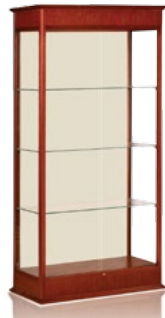

**691 - 4' floor case**

(pictured in autumn oak with plaque fabric backing)

oak framed case with 3 full-length adjustable shelves and sliding doors with built-in lighting

77"H x 48"W x 18"D

**694 - 3' floor case**

(pictured in cherry oak with plaque fabric backing)

oak framed case with 3 full-length adjustable shelves and sliding doors with built-in lighting

77"H x 36"W x 18"D

**791 - 4' floor case**

(pictured in carmel oak with mirror backing)

oak framed case with 3 full-length adjustable shelves and hinged doors with built-in lighting

77"H x 48"W x 18"D

**792 - 2' floor case**

(pictured in cherry oak with mirror backing)

oak framed case with 3 full-length adjustable shelves and hinged door with built-in lighting

77"H x 25"W x 18"D

**793 - corner case**

(pictured in espresso with mirror backing)

oak framed case with 3 full-length adjustable shelves and hinged doors with built-in lighting

77"H x 28"W x 28"D

691 DIMENSIONS