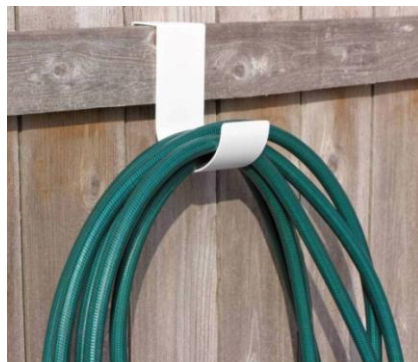

## Pool Hose & Brush Hangers

Organize your Swimming Pool Area, Deck or Backyard  
(Pool Hose & Brushes, Towels, Toys, Garden Hose & more)

**fence  
hooks**  
& accessories  
MIDE Products

**NO Tools or Fasteners Needed!**

**Don't damage your expensive  
fence!**

**Just place over the Fence or  
Railing, adjust for a snug fit**

**- Made of Solid Aluminum -**

**-Textured Powder-coat Finish-**

**Fits most Fences and Railings:**

- Vinyl
- Wood
- Chain Link
- Ornamental Aluminum
- Ornamental Steel

**Fence Rail Sizes:**

- 3/4" to 1 1/8"
- 1 1/4" to 1 5/8"
- 1 3/4" to 2 1/8"

**Two Lengths:**

- 6 1/2 inches long
- 10 inches long

**Colors Available:**