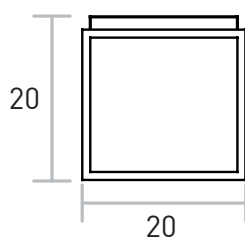

Drake End Table

FINISH → Macassar, Walnut or Lacquer
BASE → Stainless Steel

A minimalist accent table constructed with a stainless steel base and choice of wood veneer or lacquer top. The Drake is designed for use as a living room or bedroom accent.