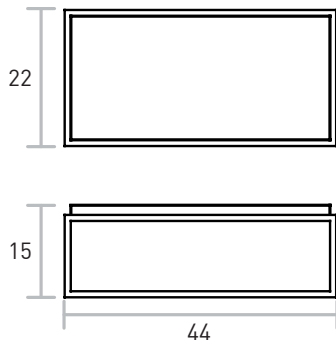

# Drake Rectangular Coffee Table

**FINISH** → Macassar, Walnut or Lacquer  
**BASE** → Stainless Steel

A sculptural coffee table constructed with a cubist, stainless steel base and choice of wood veneer or lacquer top. The Drake is available in square or rectangular formats.