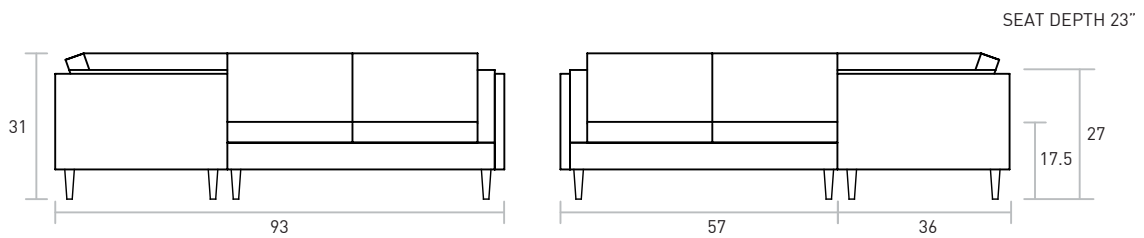

Adelaide Bi-Sectional

UPHOLSTERY → Fabric
BASE → FSC-Certified Solid Ash

The Adelaide Bi-Sectional is a classic, symmetrical design that harkens back to Mid-century archetypes. Structured side cushions lend a vintage look, and provide added comfort. The solid, tapered-wood legs can be easily removed and reattached, allowing this sectional to fit through tight spaces. The sofa frame and legs are FSC-Certified wood, in support of responsible forest management.