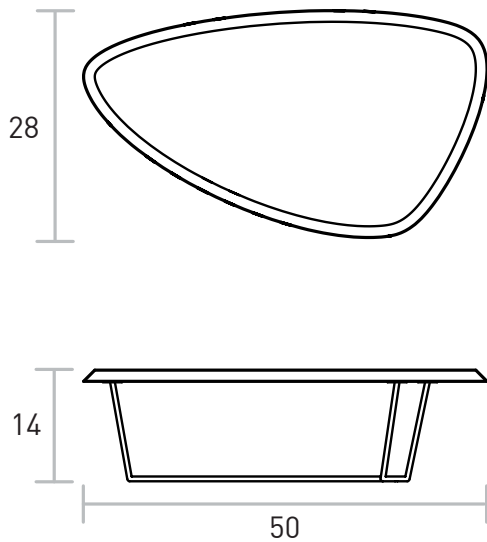

# Hull Coffee Table

**TOP** → Solid FSC-Certified Ash  
**BASE** → Powder-Coated Solid Steel

The Hull Coffee Table features a thick, solid Ash top with a beveled edge and an organic outline that evokes the hull of a ship. The surface is supported by a black, solid steel base. Crafted using FSC-Certified wood, in support of responsible forest management.