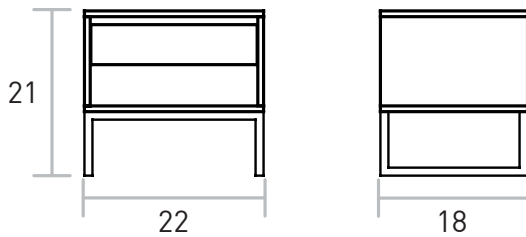

Annex End Table

FINISH → Walnut
BASE → Stainless Steel

A new addition to the Gus* Modern Annex Series, which includes a credenza, cabinet, and media stand, the Annex End Table is a modern accent that contrasts warm walnut grain with a simple, stainless steel base. The self-closing drawer has a recessed handle, and the design incorporates an open cavity below to store and display books and magazines.