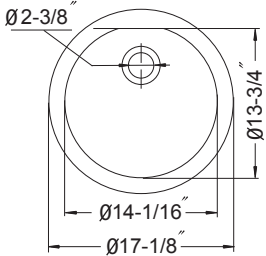

OPTIONAL ACCESSORIES

Bottom Grid: 629718
Strainer Options: Stainless steel strainers, Color strainers, Color disposal flanges

OVERALL DIMENSIONS	EACH BOWL	CUTOUT SIZE	PACKAGING*	WEIGHT*
17-1/8" x 17-1/8"	14-1/16" x 14-1/16"	See Template	1/20 pcs.	18/400lbs.

*Standard packaging: Single boxed /Pallet of single boxed.
All dimensions are in inches. Specifications subject to change without notice.

Available Colors

Project/Job name
Architect/Engineer
Contractor
Model
Notes