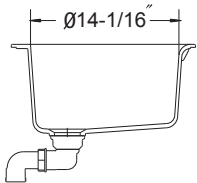

OPTIONAL ACCESSORIES

Bottom Grid: 629718
Strainer Options: Stainless steel strainers, Color strainers, Color disposal flanges

OVERALL DIMENSIONS	EACH BOWL	CUTOUT SIZE	PACKAGING*	WEIGHT*
17-1/8" x 17-1/8"	14-1/16" x 14-1/16"	See Template	1/20 pcs.	18/400lbs.