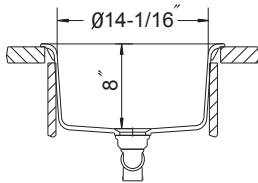

OPTIONAL ACCESSORIES

Bottom Grid: 629718
Strainer Options: Stainless steel strainers, Color strainers, Color disposal flanges

OVERALL DIMENSIONS	EACH BOWL	CUTOUT SIZE	PACKAGING*	WEIGHT*
17-1/8" x 17-1/8"	14-1/16" x 14-1/16"	See Template	1/20 pcs.	18/400lbs.