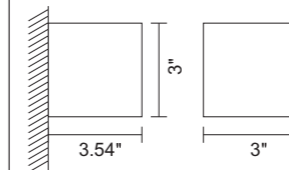

Cubetto-G1

1033 1 Glass Diffuser
1x40W 110V G9
IP20 ○ 11 White ● 75 Grey