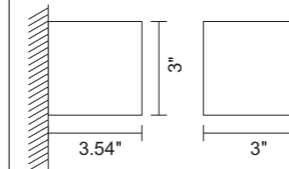

Cubetto-SG

1032 1 Slot and 1 Glass Diffuser
1x40W 110V G9
IP20 ○ 11 White ● 75 Grey