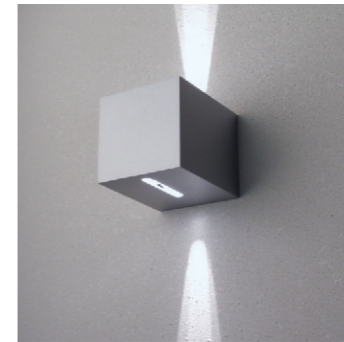

Cubetto

Cubetto
Wall mounted up/down light

Features

- Wall mounted luminaire made of die cast aluminium with slot and glass diffuser for lighting effect.
- Small and compact. Designed for either single light beam or up/down reflected light beam with different lighting effects.
- Manufactured to comply with European standard EN60598.

Applications

- Areas: retail, department stores, galleries, shopping centers, showrooms, residential, restaurants, hotels, lobbies.

Cubetto-S1

1030 2 Slot
1x40W 110V G9
IP20 ○ 11 White ● 75 Grey

Cubetto-S2

1031 4 Slot
1x40W 110V G9
IP20 ○ 11 White ● 75 Grey

Cubetto-SG

1032 1 Slot and 1 Glass Diffuser
1x40W 110V G9
IP20 ○ 11 White ● 75 Grey

Cubetto-G1

1033 1 Glass Diffuser
1x40W 110V G9
IP20 ○ 11 White ● 75 Grey