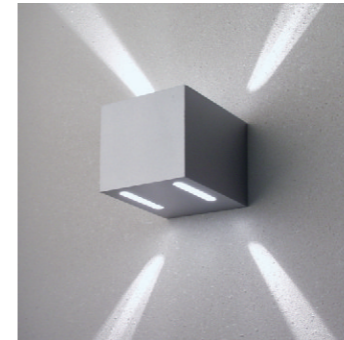

Cubetto

Cubetto
Wall mounted up/down light

Features

- Wall mounted luminaire made of die cast aluminium with slot and glass diffuser for lighting effect.
- Small and compact. Designed for either single light beam or up/down reflected light beam with different lighting effects.
- Manufactured to comply with European standard EN60598.

Applications

- Areas: retail, department stores, galleries, shopping centers, showrooms, residential, restaurants, hotels, lobbies.

Cubetto-S1

1030 2 Slot
1x40W 110V G9
IP20 ○ 11 White ● 75 Grey

Cubetto-S2

1031 4 Slot
1x40W 110V G9
IP20 ○ 11 White ● 75 Grey

Cubetto-SG

1032 1 Slot and 1 Glass Diffuser
1x40W 110V G9
IP20 ○ 11 White ● 75 Grey

Cubetto-G1

1033 1 Glass Diffuser
1x40W 110V G9
IP20 ○ 11 White ● 75 Grey