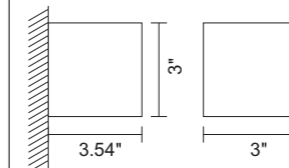

Cubetto-G2

1034 2 Glass Diffuser
1x40W 110V G9
IP20 ○ 11 White ● 75 Grey