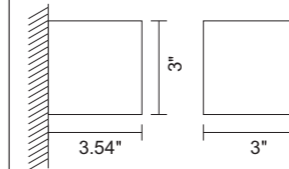

Cubetto-S2

1031 4 Slot
1x40W 110V G9
IP20 ○ 11 White ● 75 Grey