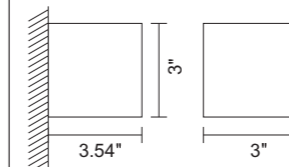

ITALUCE
27458 Rondell Street
Agoura Hills, CA 91301
Tel: (818) 355-9757
Fax: (818) 597-9497
www.italuce.com