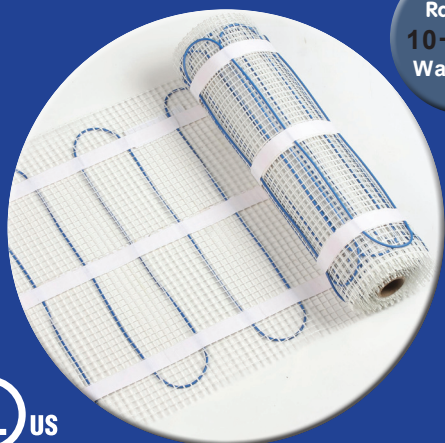

## RADIMAT

- ▶ Mat can be easily covered by floor finish without additional screed
- ▶ Fast installation saves time, thanks to convenient matting format
- ▶ Self-adhesive double-sided tape provides secure installation
- ▶ 10-year warranty for peace of mind