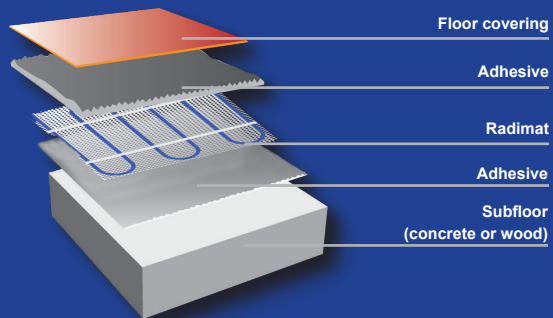

RADIMAT

- Mat can be easily covered by floor finish without additional screed
- Fast installation saves time, thanks to convenient matting format
- Self-adhesive double-sided tape provides secure installation
- 10-year warranty for peace of mind

Radimo®
10-YEAR
Warranty

RADICABLE

- Double-insulated wire for durability
- Easy installation
- Single cold lead
- Available in 120 and 240V
- 10-year warranty

Radimo®
10-YEAR
Warranty

PRODUCT SELECTION GUIDE

Operating voltage	120V and 240V; 50/60Hz
Cable thickness	1/8" (3 mm)
Mat width	20" (500 mm)
Overall mat thickness	1/8" (3 mm)
Output rating	12 W/sq ft
Cold tail length	9 ft (3m)
Cable heat output	3 watts/linear foot*

Radimat

	Area (sq ft)	Heaters	Watts	Amps	Length (ft)
120 volts	10	RADIMAT-10-120	120	1.0	6
	20	RADIMAT-20-120	240	2.0	12
	30	RADIMAT-30-120	360	3.0	18
	40	RADIMAT-40-120	480	4.0	24
	50	RADIMAT-50-120	600	5.0	30
240 volts	75	RADIMAT-75-120	900	7.5	46
	30	RADIMAT-30-240	360	1.5	18
	40	RADIMAT-40-240	480	2.0	24
	50	RADIMAT-50-240	600	2.5	30
	75	RADIMAT-75-240	900	3.8	46
	90	RADIMAT-90-240	1080	4.5	55
	110	RADIMAT-110-240	1320	5.5	67
150	RADIMAT-150-240	1800	7.5	91	

Radicable

	Area (sq ft)	Heaters	Watts	Amps	Length (ft)
120 volts	10	RADICABLE-10-120	120	1.0	40
	20	RADICABLE-20-120	240	2.0	80
	30	RADICABLE-30-120	360	3.0	120
	40	RADICABLE-40-120	480	4.0	160
	50	RADICABLE-50-120	600	5.0	200
240 volts	75	RADICABLE-75-120	900	7.5	300
	30	RADICABLE-30-240	360	1.5	120
	40	RADICABLE-40-240	480	2.0	160
	50	RADICABLE-50-240	600	2.5	200
	75	RADICABLE-75-240	900	3.8	300
	90	RADICABLE-90-240	1080	4.5	360
	110	RADICABLE-110-240	1320	5.5	440
	150	RADICABLE-150-240	1800	7.5	600
	190	RADICABLE-190-240	2400	10.0	600

*Except for RADICABLE-190-240: 4 watts/lin ft