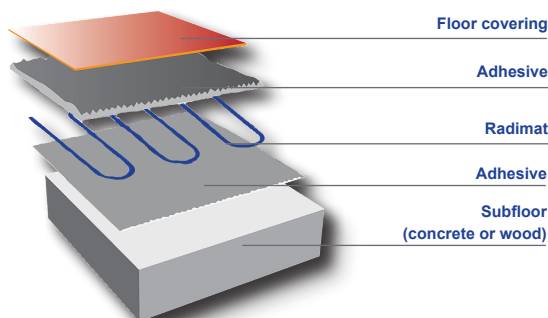

PRODUCT SELECTION GUIDE

Operating voltage	120V and 240V; 50/60Hz
Cable thickness	1/8" (3 mm)
Mat width	20" (500 mm)
Overall mat thickness	1/8" (3 mm)
Output rating	12 W/sq ft
Cold tail length	9 ft (3m)
Cable heat output	3 watts/linear foot*

Radimat

	Area (sq ft)	Heaters	Watts	Amps	Length (ft)
120 volts	10	RADIMAT-10-120	120	1.0	6
	20	RADIMAT-20-120	240	2.0	12
	30	RADIMAT-30-120	360	3.0	18
	40	RADIMAT-40-120	480	4.0	24
	50	RADIMAT-50-120	600	5.0	30
240 volts	75	RADIMAT-75-120	900	7.5	46
	30	RADIMAT-30-240	360	1.5	18
	40	RADIMAT-40-240	480	2.0	24
	50	RADIMAT-50-240	600	2.5	30
	75	RADIMAT-75-240	900	3.8	46
	90	RADIMAT-90-240	1080	4.5	55
	110	RADIMAT-110-240	1320	5.5	67
150	RADIMAT-150-240	1800	7.5	91	

Radicable

	Area (sq ft)	Heaters	Watts	Amps	Length (ft)
120 volts	10	RADICABLE-10-120	120	1.0	40
	20	RADICABLE-20-120	240	2.0	80
	30	RADICABLE-30-120	360	3.0	120
	40	RADICABLE-40-120	480	4.0	160
	50	RADICABLE-50-120	600	5.0	200
240 volts	75	RADICABLE-75-120	900	7.5	300
	30	RADICABLE-30-240	360	1.5	120
	40	RADICABLE-40-240	480	2.0	160
	50	RADICABLE-50-240	600	2.5	200
	75	RADICABLE-75-240	900	3.8	300
	90	RADICABLE-90-240	1080	4.5	360
	110	RADICABLE-110-240	1320	5.5	440
	150	RADICABLE-150-240	1800	7.5	600
	190	RADICABLE-190-240	2400	10.0	600

*Except for RADICABLE-190-240: 4 watts/lin ft