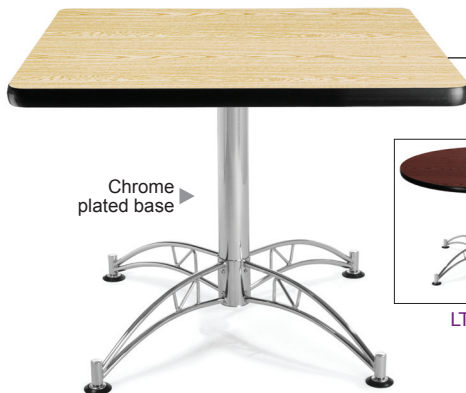

Multi-Purpose Tables

FT Tables

Polished aluminum base

FT36RD

36" Round Multi-Purpose Table

FT42SQ

- Available with 36" & 42" round and square tops
- Tabletop flips downward and base has a space saving nesting capability for easy storage
- 1 1/8" thick high-pressure laminate top
- Built-in carrying handle with safety latch
- Elegant polished aluminum base
- Black 3mm protective edge banding
- Nylon leveling glides

Space-saving nesting base

Flip-top lever

Top Laminate Finishes

Cherry Gray Nebula Mahogany Oak

Base

Polished Aluminum

LT Tables

Chrome plated base

LT36SQ

36" Square Multi-Purpose Table

LT42RD

- Available with 36" & 42" round and square tops
- 1 1/8" thick high-pressure laminate top
- 4-prong, chrome-plated steel base
- Black 3mm protective edge banding
- Nylon leveling glides

Top Laminate Finishes

Cherry Gray Nebula Mahogany Oak

Base

Chrome Plated

MT Tables

Black Metal Mesh Accent

MT36RD

36" Round Multi-Purpose Table