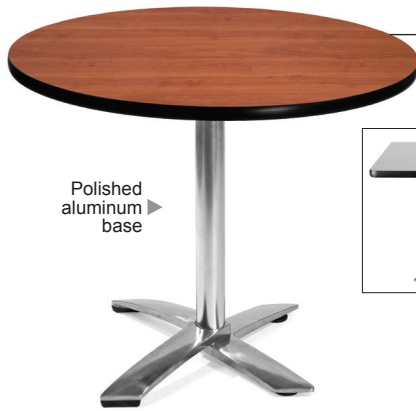

Multi-Purpose Tables

FT Tables

Polished aluminum base

FT36RD

36" Round Multi-Purpose Table

FT42SQ

- Available with 36" & 42" round and square tops
- Tabletop flips downward and base has a space saving nesting capability for easy storage
- 1 1/8" thick high-pressure laminate top
- Built-in carrying handle with safety latch
- Elegant polished aluminum base
- Black 3mm protective edge banding
- Nylon leveling glides

Space-saving nesting base

Flip-top lever

Top Laminate Finishes

Cherry Gray Nebula Mahogany Oak

Base

Polished Aluminum

LT Tables

Chrome plated base

LT36SQ

36" Square Multi-Purpose Table

LT42RD

- Available with 36" & 42" round and square tops
- 1 1/8" thick high-pressure laminate top
- 4-prong, chrome-plated steel base
- Black 3mm protective edge banding
- Nylon leveling glides

Top Laminate Finishes

Cherry Gray Nebula Mahogany Oak

Base

Chrome Plated

MT Tables

Black Metal Mesh Accent

MT36RD

36" Round Multi-Purpose Table