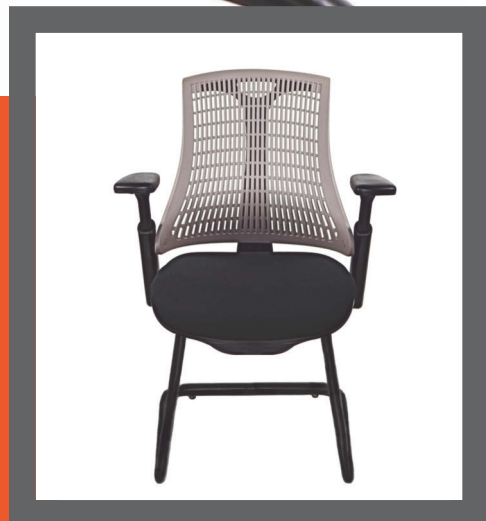

in stock

**Upholstery Selection**

Black Fabric Seat

**Finishes Available**

**Mid Back**

Black Satin Nylon

**Guest**

Black Satin Metal

Frame Free Back

Extra Comfortable and Supportive Flex-Nylon Back

Padded Arms

Height Adjustable Armrests

T shaped Spine Supports & Pivots with Your Natural Movements

Combines Comfort & Durability with a Contemporary Style

Easily Adjustable Synchro-Tilt Control with Tilt Lock

Reinforced Nylon Base

Work just got a Lot more Colorful