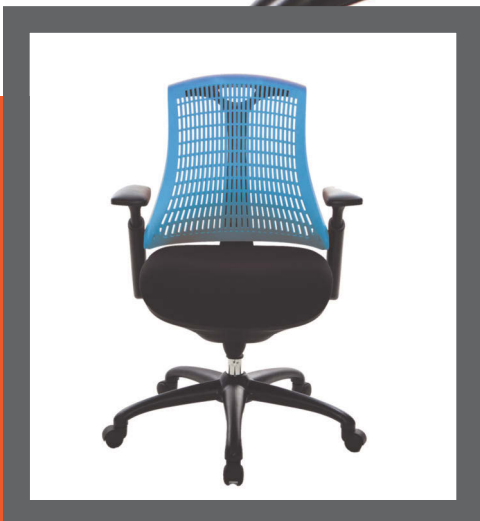

in stock

**Upholstery Selection**

Black Fabric Seat

**Finishes Available**

**Mid Back**

Black Satin Nylon

**Guest**

Black Satin Metal

26.5W X 23.5D X 35.75H

SEAT 18.5W X 20D

BACK HEIGHT 19.5

CARTON WEIGHT 40 LB.

**Back Selection**

Special Order  
Colors Available  
See Price List

**LIFETIME WARRANTY**

Meets ANS/BIFMA Standards

Frame Free Back

Extra Comfortable and Supportive Flex-Nylon Back

Padded Arms

Height Adjustable Armrests

T shaped Spine Supports & Pivots with Your Natural Movements

Combines Comfort & Durability with a Contemporary Style

Easily Adjustable Synchro-Tilt Control with Tilt Lock

Reinforced Nylon Base

Work just got a Lot more Colorful