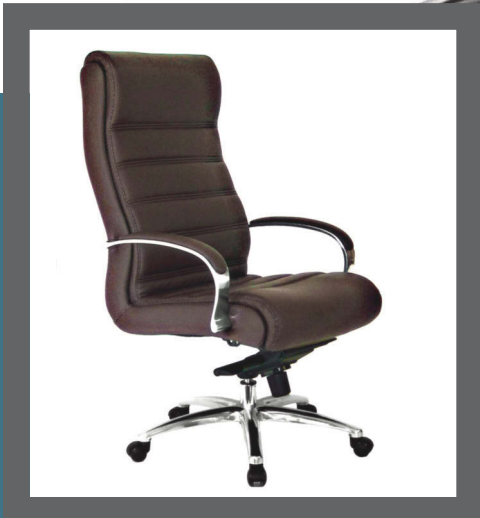

25.25W X 25D X 46-49.5H

SEAT 20D X 22W

BACK HEIGHT 30

CARTONED WEIGHT 52 LB.

Mid Back Chair

OVERALL DIMENSIONS

25.25W X 25D X 40-43.5H

SEAT 18D X 20.75W

BACK HEIGHT 21

CARTONED WEIGHT 43 LB.

Guest Chair

OVERALL DIMENSIONS

24W X 25D X 40H

SEAT 18D X 20.75W

BACK HEIGHT 21

CARTONED WEIGHT 39 LB.

LIFETIME WARRANTY

Comfortable Padded
Seat and Back

Perforated Upholstered Back

Upholstered Polished
Cast Aluminum Arms

Highly Detailed
Stitching

Locking Mid Pivot Knee
Tilt Control with Adjustable
Tilt Tension

Polished Cast
Aluminum Base

Classic Design and
Great Comfort