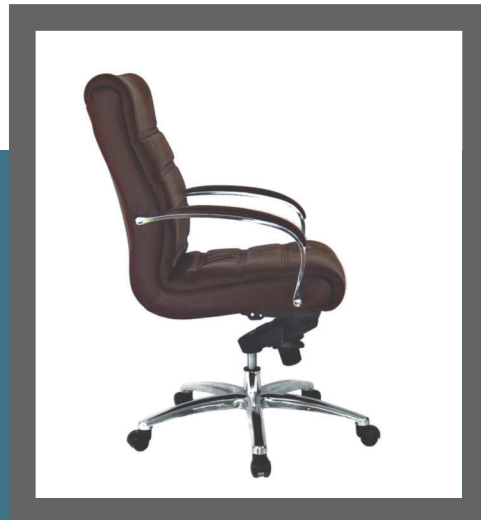

25.25W X 25D X 46-49.5H

SEAT 20D X 22W

BACK HEIGHT 30

CARTONED WEIGHT 52 LB.

Mid Back Chair

OVERALL DIMENSIONS

25.25W X 25D X 40-43.5H

SEAT 18D X 20.75W

BACK HEIGHT 21

CARTONED WEIGHT 43 LB.

Guest Chair

OVERALL DIMENSIONS

24W X 25D X 40H

SEAT 18D X 20.75W

BACK HEIGHT 21

CARTONED WEIGHT 39 LB.

LIFETIME WARRANTY

Comfortable Padded
Seat and Back

Perforated Upholstered Back

Upholstered Polished
Cast Aluminum Arms

Highly Detailed
Stitching

Locking Mid Pivot Knee
Tilt Control with Adjustable
Tilt Tension

Polished Cast
Aluminum Base

Classic Design and
Great Comfort