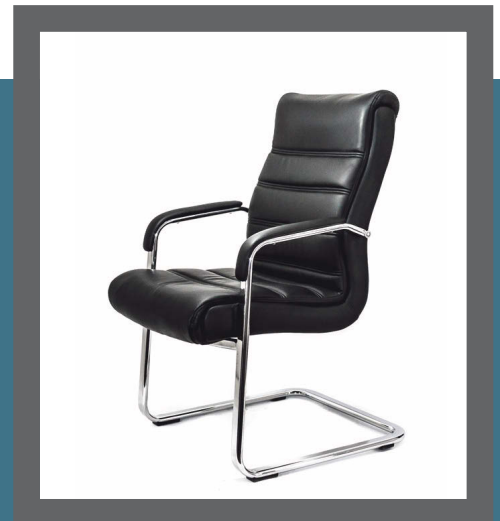

25.25W X 25D X 46-49.5H

SEAT 20D X 22W

BACK HEIGHT 30

CARTONED WEIGHT 52 LB.

Mid Back Chair

OVERALL DIMENSIONS

25.25W X 25D X 40-43.5H

SEAT 18D X 20.75W

BACK HEIGHT 21

CARTONED WEIGHT 43 LB.

Guest Chair

OVERALL DIMENSIONS

24W X 25D X 40H

SEAT 18D X 20.75W

BACK HEIGHT 21

CARTONED WEIGHT 39 LB.

LIFETIME WARRANTY

Comfortable Padded
Seat and Back

Perforated Upholstered Back

Upholstered Polished
Cast Aluminum Arms

Highly Detailed
Stitching

Locking Mid Pivot Knee
Tilt Control with Adjustable
Tilt Tension

Polished Cast
Aluminum Base

Classic Design and
Great Comfort