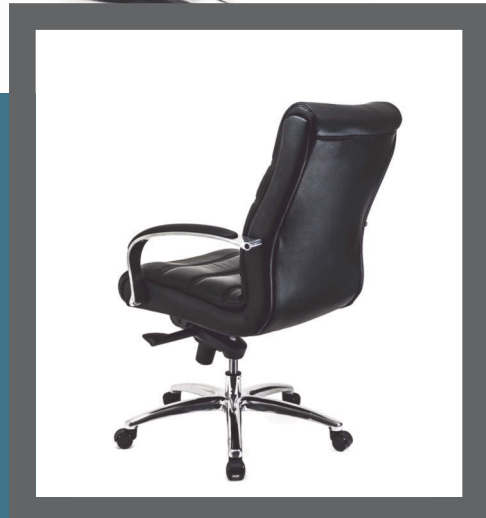

LIFETIME WARRANTY

Comfortable Padded
Seat and Back

Perforated Upholstered Back

Upholstered Polished
Cast Aluminum Arms

Highly Detailed
Stitching

Locking Mid Pivot Knee
Tilt Control with Adjustable
Tilt Tension

Polished Cast
Aluminum Base

Classic Design and
Great Comfort