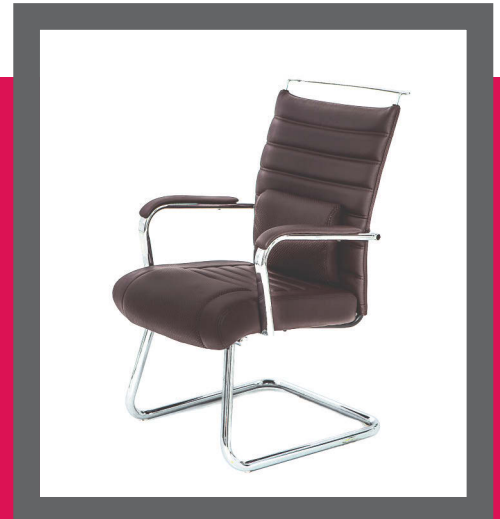

4 series

in stock

Upholstery Selection

Black Alterna Leather*

Chocolate Alterna Leather*

*Alternative Leather Product

Finishes Available

Polished Chrome

High Back Chair

OVERALL DIMENSIONS
22W X 27D X 46-49.5H
SEAT 19.75D X 20W
BACK HEIGHT 29
CARTONED WEIGHT 42 LB.

Mid Back Chair

OVERALL DIMENSIONS
22W X 27D X 37-41H
SEAT 19.75D X 20W
BACK HEIGHT 20.75
CARTONED WEIGHT 36 LB.

Guest Chair

OVERALL DIMENSIONS
22W X 27D X 36.75H
SEAT 19.75D X 20W
BACK HEIGHT 20.75
CARTONED WEIGHT 32 LB.

5 YEAR WARRANTY

Adjustable Headrest

Comfort Padded
Seat and Back

Upholstered Polished
Chrome Arms

Supportive Lumbar
Pillow

Perforated Upholstery
Accents

Locking Mid Pivot Knee
Tilt Control with Adjustable
Tilt Tension

Polished Chrome Base

Cool Classic
Without all the Cost