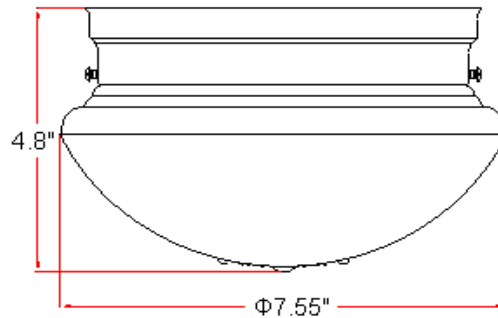

# 1 LT PB W/FROST ETCH GLSS CEIL

## Specifications

<b>Material Construction:</b>	Formed Steel
<b>Lens:</b>	Frosted etched glass
<b>Lamp Type &amp; Wattage:</b>	One 60W, medium base incandescent lamp
<b>Mounting:</b>	Ceiling mounted
<b>Finish:</b>	Polished Brass (US3)
<b>Voltage:</b>	120V
<b>Weight:</b>	1.5 lbs

## Dimensions