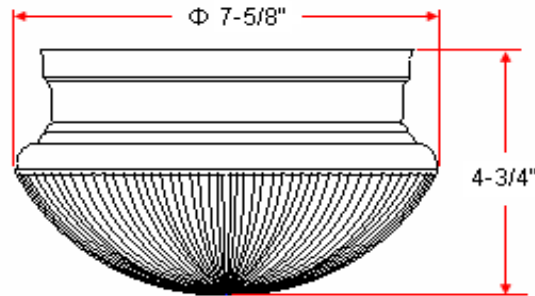

MILLBRIDGE (Polished Brass) 1 LT Ceiling Mount (4^{3/4"}x7^{5/8"})

Specifications

Material Construction:	Formed Steel
Lens:	Clear Ribbed glass
Lamp Type & Wattage:	One 60W, medium base incandescent lamp
Mounting:	Ceiling mounted
Finish:	Polished Brass (US3)
Voltage:	120V
Weight:	2.2 lbs
Companion Fixtures:	Chandeliers, wall lights, ceiling mounts, pendants

Dimensions

Warranty & Compliances

Warranty	10 Year Limited Warranty
UL	UL/cUL
ADA	N/A
EnergyStar	N/A

Companion Fixtures

1 LT Ceiling Mount (4 ^{3/4"} x7 ^{5/8"})	507368	
1 LT Wall Sconce	506782	
1 LT Wall Mount	503011	
2 LT Wall Mount	503029	
2 LT Semi Flush Mount	503383	
1 LT Ceiling Mount (7" x 6")	500629	
1 LT Ceiling Mount (5 ^{7/8"} x 11 ^{1/4"})	503037	
2 LT Ceiling Mount (5 ^{7/10"} x 9 ^{1/2"})	507343	
2 LT Ceiling Mount (6 ^{7/8"} x 13 ^{1/8"})	503045	
3 LT Ceiling Mount	507061	
3 LT Chandelier	509265	
5 LT Chandelier	500546	
Pendant (10 ^{3/4"} x 14 ^{7/8"})	500876	
Pendant (12" x 16 ^{3/4"})	500561	