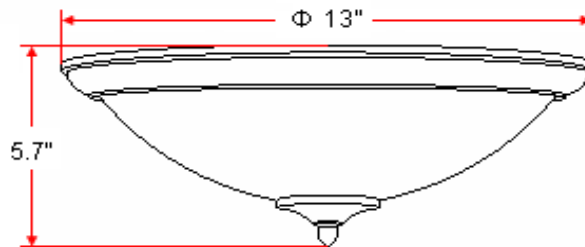

Dimensions

Warranty & Compliances

Warranty	10 Year Limited Warranty
UL	UL/cUL
ADA	N/A
EnergyStar	N/A

Companion Fixtures

2 LT Ceiling Mount	517375	
1 LT Wall Mount	517441	
2 LT Wall Mount	517458	
3 LT Vanity Light	517466	
4 LT Vanity Light	517474	
3 LT Chandelier	517409	
5 LT Chandelier	517490	
Pendant	517391	
Mini Pendant	517516	

Type:

Job:

Order Code:

Approvals:

Design House reserves the right to make changes in materials, specifications & models at any time. Design House also reserves the right to discontinue product without notice or obligation.