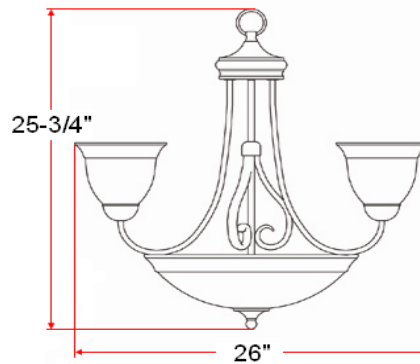

CAMERON 6 LT Chandelier

Specifications

Material Construction:	Formed Steel
Lens:	Antique Glass
Lamp Type & Wattage:	Seven 60W, medium base incandescent lamps
Mounting:	Ceiling mounted
Finish:	Oil Rubbed Bronze (US10B)
Voltage:	120V
Weight:	19.82 lbs
Companion Fixtures:	Chandeliers, wall/vanity lights, ceiling mounts, pendants & island lights

Dimensions

Warranty & Compliances

Warranty	10 Year Limited Warranty
UL	UL/cUL; Suitable for damp locations
ADA	N/A
EnergyStar	N/A

Companion Fixtures

6 LT Chandelier	512624	
1 LT Wall Mount	512657	
2 LT Wall Mount	512640	
3 LT Vanity Light	512665	
4 LT Vanity Light	512673	
2 LT Semi Flush Mount	512608	
2 LT Ceiling Mount	512616	
3 LT Chandelier	512707	
10 LT Chandelier	512632	
Island Light	512699	
Pendant	512681	
Mini Pendant	512715	