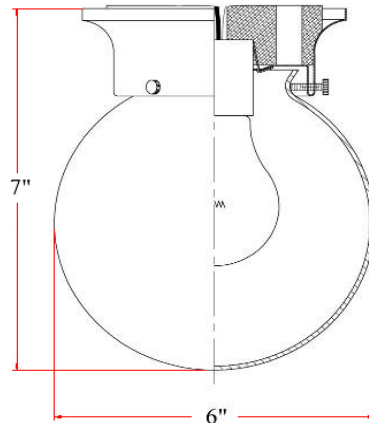

## Specifications

<b>Material Construction:</b>	Formed Steel
<b>Lens:</b>	Opal glass
<b>Lamp Type &amp; Wattage:</b>	One 60W medium base lamp
<b>Mounting:</b>	Ceiling mounted
<b>Finish</b>	White
<b>Voltage:</b>	120V
<b>Weight:</b>	0.78 lbs

## Dimensions