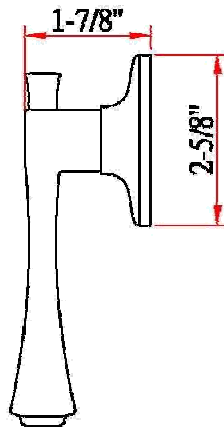

IRONWOOD Dummy Lever

Specifications

Latch Type	—
Door Prep	—
Backset	—
Door Thickness	—
Cylinder	—
Faceplate	—
Strike	—
Latch Bolt	—
Door Handing	Non-handed. Reversible for Left or Right hand doors.
Keyway	—
Keyed Alike	—

Dimensions

Warranty & Compliances

Warranty	Limited Lifetime Mechanical / 5 year Finish
ANSI/BHMA	Meets ANSI Grade 3 specification
ADA	N/A
UL	N/A

Order Codes

Box Pack	2W
Satin Nickel (US15)	755421
Rustic Pewter	701136
Statuary Bronze	701243