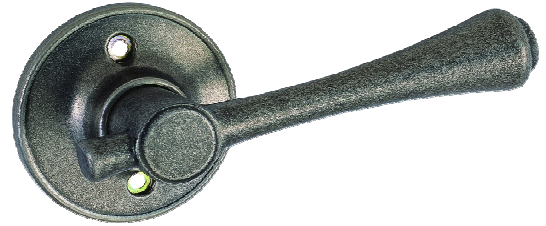

IRONWOOD Dummy Lever

Specifications

Latch Type	—
Door Prep	—
Backset	—
Door Thickness	—
Cylinder	—
Faceplate	—
Strike	—
Latch Bolt	—
Door Handing	Non-handed. Reversible for Left or Right hand doors.
Keyway	—
Keyed Alike	—

Dimensions

Warranty & Compliances

Warranty	Limited Lifetime Mechanical / 5 year Finish
ANSI/BHMA	Meets ANSI Grade 3 specification
ADA	N/A
UL	N/A

Order Codes

Box Pack	2W
Satin Nickel (US15)	755421
Rustic Pewter	701136
Statuary Bronze	701243