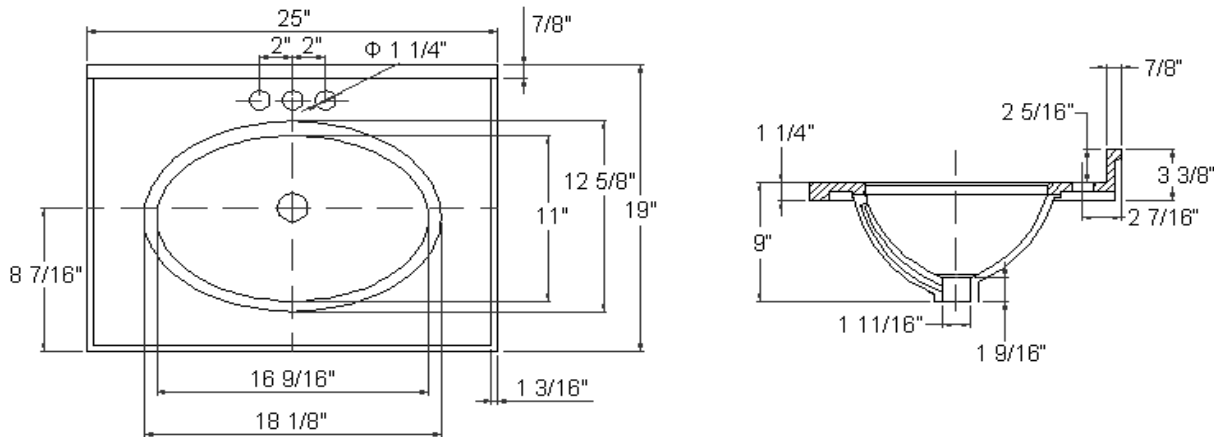

25" x 19" Solid Surface Vanity Top (Aurora)

Specifications

Material Content:	Solid Surface & Vitreous China Bowl
Back splash:	2" Integrated
Color:	Aurora
Faucet Holes:	3 holes, 4" center mount
Accessory:	Side Splash sold separately P# 553222

Dimensions

Warranty & Compliances

Warranty	5 Year Limited Warranty
cUPC	Complaint
CSA	Complaint
ANSI	ANSI Z124.3 complaint

Order Codes & Finishes/Colors

	View Box
Aurora 25" x 19"	553149

Type:
Job:
Order Code:
Approvals: