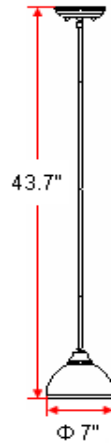

TREVIE Mini Pendant

Specifications

Material Construction:	Formed Steel
Lens:	Alabaster Glass
Lamp Type & Wattage:	One 60W, medium base incandescent lamp
Mounting:	Ceiling mounted
Finish:	Satin Nickel (US15)
Voltage:	120V
Weight:	2.6 lbs
Companion Fixtures:	Chandeliers, wall/vanity lights, ceiling mounts, pendants & island lights

Dimensions

Warranty & Compliances

Warranty	10 Year Limited Warranty
UL	UL/cUL
ADA	N/A
EnergyStar	N/A

Companion Fixtures

Mini Pendant	512590	
1 LT Wall Mount	512517	
2 LT Wall Mount	512509	
3 LT Vanity Light	512541	
4 LT Vanity Light	512558	
2 LT Ceiling Mount	512475	
3 LT Chandelier	512582	
5 LT Chandelier	512483	
9 LT Chandelier	512491	
Island Light	512574	
Pendant	512566	