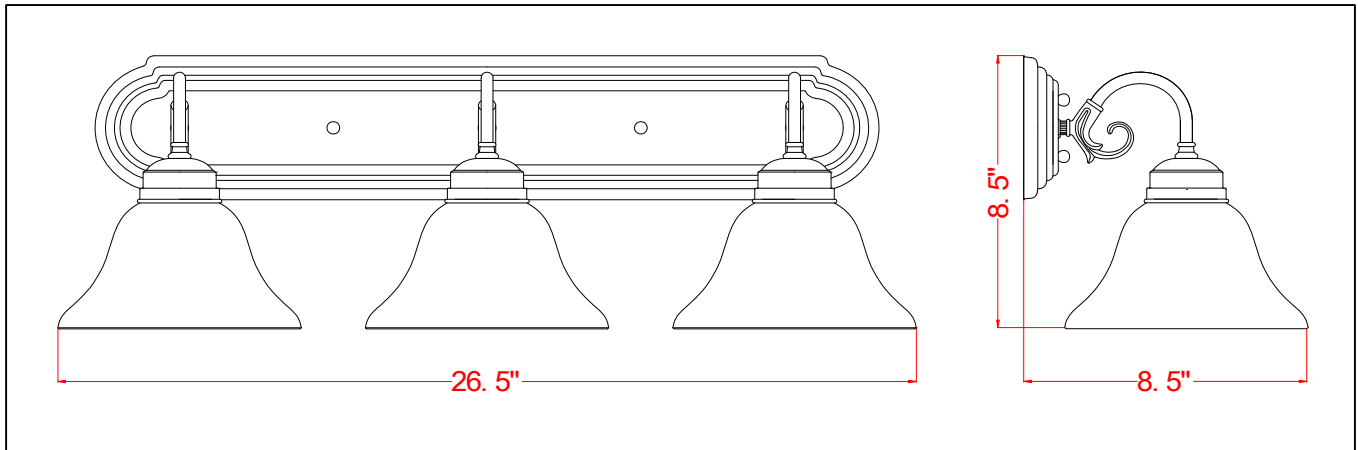

MILLBRIDGE (Oil Rubbed Bronze) 3 LT Vanity Light

Specifications

Material Construction:	Formed Steel
Lens:	Alabaster glass
Lamp Type & Wattage:	Three 60W, medium base incandescent lamp
Mounting:	Wall mounted; Suitable for up/down mounting
Finish:	Oil Rubbed Bronze (US10B)
Voltage:	120V
Weight:	5.6 lbs
Companion Fixtures:	Chandeliers, wall sconce, wall mounts, pendants & ceiling mounts

Dimensions

Warranty & Compliances

Warranty	10 Year Limited Warranty
UL	UL/cUL listed; Suitable for damp locations
ADA	N/A
EnergyStar	N/A

Companion Fixtures

1 LT Wall Sconce	514497
1 LT Wall Mount	514554
2 LT Wall Mount	514471
1 LT Ceiling Mount (6^{3/4}" x 6")	514521
1 LT Ceiling Mount (5" x 7")	514547
2 LT Ceiling Mount (5" x 9^{1/2}")	514539
2 LT Ceiling Mount (7" x 13^{1/4}")	514489
3 LT Chandelier	514463
5 LT Chandelier	514455
3 LT Vanity Light	517615
4 LT Vanity Light	517714
Pendant	514505
Mini Pendant	514513