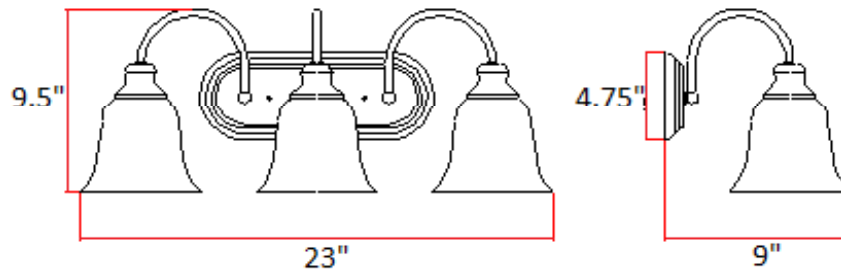

Ridgeway 3LT Wall Mount ORB

Specifications

Material Construction:	Formed Steel
Lens:	Alabaster glass
Lamp Type & Wattage:	Three 60W, medium base incandescent bulbs
Mounting:	Wall mounted, suitable for up/down mounting
Finish:	Oil Rubbed Bronze (US10B)
Voltage:	120V
Weight:	7.5 lbs.
Companion Fixtures:	Chandeliers, wall mounts, mini pendant

Dimensions

Warranty & Compliances

Warranty	10 Year Limited Warranty
UL	ULcUL Listed; Suitable for damp locations
ADA	N/A
EnergyStar	N/A

Companion Fixtures

3 LT Wall Mount	519389	
1 LT Wall Mount	519363	
2 LT Wall Mount	519371	
4 LT Wall Mount	519397	
5 LT Chandelier	519322	
3 LT Chandelier	519330	
Mini Pendant	519355	