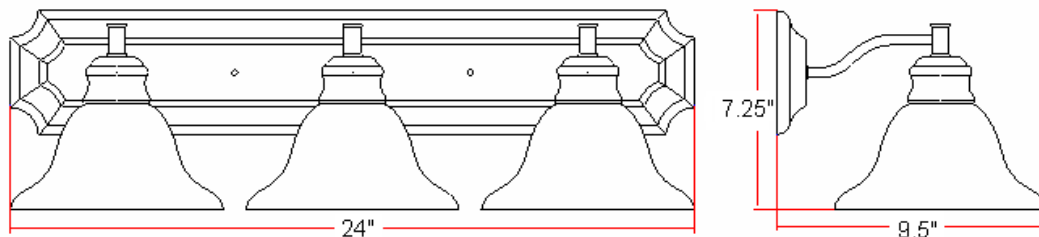

Bristol 3 LT Vanity Light

Specifications

Material Construction:	Formed Steel
Lens:	Alabaster glass
Lamp Type & Wattage:	Three 60W, medium base incandescent lamps
Mounting:	Wall mounted; Suitable for up/down mounting
Finish:	Satin Nickel (US15)
Voltage:	120V
Weight:	6 lbs
Companion Fixtures:	Chandeliers, wall mounts, pendants & ceiling mounts

Dimensions

Warranty & Compliances

Warranty	10 Year Limited Warranty
UL	UL/cUL listed; Suitable for damp locations
ADA	N/A
EnergyStar	N/A

Companion Fixtures

3 LT Vanity Light	510263	
1 LT Wall Mount	516666	
2 LT Wall Mount	517086	
4 LT Vanity Light	517128	
2 LT Flush Mount	510297	
3 LT Chandelier	510321	
5 LT Chandelier	510255	
9 LT Chandelier	517136	
Island Light	517110	
Pendant	517102	
Mini Pendant	517094	