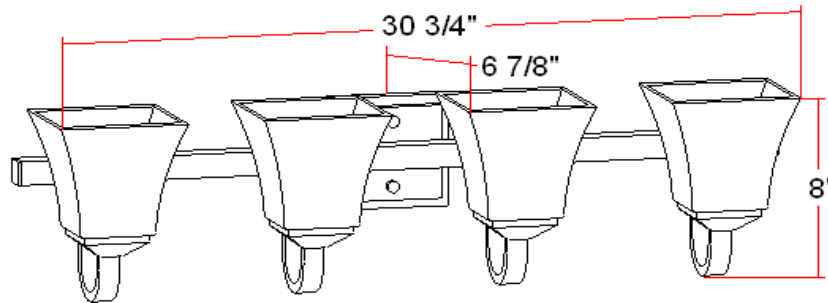

TORINO 4 LT Vanity Light

Specifications

Material Construction:	Formed steel
Lens:	Snow glass
Lamp Type & Wattage:	Four 60W, medium base incandescent lamps
Mounting:	Wall mounted; Suitable for up/down mounting
Finish:	Satin Nickel (US15)
Voltage:	120V
Weight:	8.4 lbs
Companion Fixtures:	Chandeliers, wall/vanity lights, ceiling mounts and pendants

Dimensions

Warranty & Compliances

Warranty	10 Year Limited Warranty
UL	UL/cUL; Suitable for damp locations
ADA	N/A
EnergyStar	N/A

Companion Fixtures

4 LT Vanity Light	514778	
1 LT Wall Mount	514745	
1 LT Wall Mount Extended	514786	
2 LT Wall Mount	514752	
3 LT Vanity Light	514760	
2 LT Ceiling Mount	514794	
2 LT Semi Flush Mount	514802	
3 LT Chandelier	514828	
5 LT Chandelier	514836	
Pendant	514810	
Mini Pendant	514851	