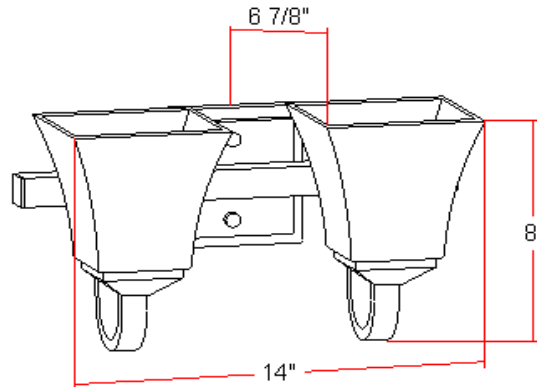

TORINO 2 LT Wall Mount

Specifications

Material Construction:	Formed steel
Lens:	Snow glass
Lamp Type & Wattage:	Two 60W, medium base incandescent lamps
Mounting:	Wall mounted; Suitable for up/down mounting
Finish:	Satin Nickel (US15)
Voltage:	120V
Weight:	4.4 lbs
Companion Fixtures:	Chandeliers, wall/vanity lights, ceiling mounts and pendants

Dimensions

Warranty & Compliances

Warranty	10 Year Limited Warranty
UL	UL/cUL; Suitable for damp locations
ADA	N/A
EnergyStar	N/A

Companion Fixtures

2 LT Wall Mount	514752	
1 LT Wall Mount	514745	
1 LT Wall Mount Extended	514786	
3 LT Vanity Light	514760	
4 LT Vanity Light	514778	
2 LT Ceiling Mount	514794	
2 LT Semi Flush Mount	514802	
3 LT Chandelier	514828	
5 LT Chandelier	514836	
Pendant	514810	
Mini Pendant	514851	