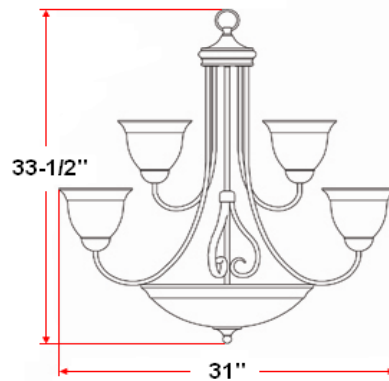

CAMERON 10 LT Chandelier

Specifications

Material Construction:	Formed Steel
Lens:	Antique Glass
Lamp Type & Wattage:	Eleven 60W, medium base incandescent lamps
Mounting:	Ceiling mounted
Finish:	Oil Rubbed Bronze (US10B)
Voltage:	120V
Weight:	27.28 lbs
Companion Fixtures:	Chandeliers, wall/vanity lights, ceiling mounts, pendants & island lights

Dimensions

Warranty & Compliances

Warranty	10 Year Limited Warranty
UL	UL/cUL; Suitable for damp locations
ADA	N/A
EnergyStar	N/A

Companion Fixtures

10 LT Chandelier	512632	
1 LT Wall Mount	512657	
2 LT Wall Mount	512640	
3 LT Vanity Light	512665	
4 LT Vanity Light	512673	
2 LT Semi Flush Mount	512608	
2 LT Ceiling Mount	512616	
3 LT Chandelier	512707	
6 LT Chandelier	512624	
Island Light	512699	
Pendant	512681	
Mini Pendant	512715	