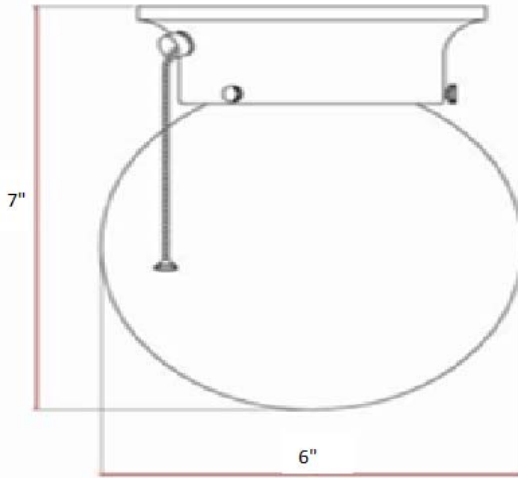

1 LT Globe Ceiling Mount W/Pull-Chain ORB

Specifications

Material Construction:	Formed steel
Lens:	Opal glass
Lamp Type & Wattage:	One 60 W medium base incandescent lamp
Mounting:	Ceiling mounted
Finish:	Oil rubbed bronze
Voltage:	120 V
Weight:	1.10 lbs.

Dimensions

Warranty & Compliances

Warranty	10 Year Limited Warranty
UL	UL Listed; Suitable for dry locations
ADA	
EnergyStar	

Order Codes

1 LT Globe CM with Pullchain
Oil Rubbed Bronze

519264

Type:

Job: