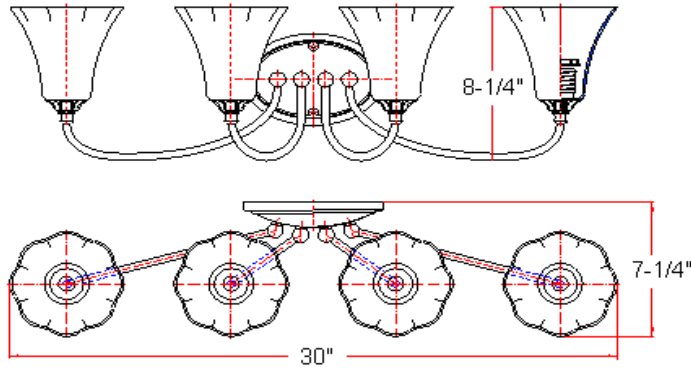

Dimensions

Warranty & Compliances

Warranty	10 Year Limited Warranty
UL	UL/cUL; Suitable for damp locations
ADA	N/A
EnergyStar	N/A

Companion Fixtures

Oil Rubbed Bronze (US10B)	514646	
Satin Nickel (US15)	514737	

Type:
Job:
Order Code:
Approvals:

Design House reserves the right to make changes in materials, specifications & models at any time. Design House also reserves the right to discontinue product without notice or obligation.