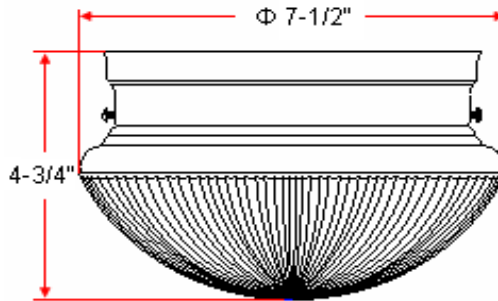

MILLBRIDGE (Textured White) 1 LT Ceiling Mount (4^{3/4"}x7^{1/2"})

Specifications

Material Construction:	Formed Steel
Lens:	Frosted swirl glass
Lamp Type & Wattage:	One 60W, medium base incandescent lamp
Mounting:	Ceiling mounted
Finish:	Textured White
Voltage:	120V
Weight:	1.75 lbs
Companion Fixtures:	Chandelier, wall lights, ceiling mounts, pendant

Dimensions

Warranty & Compliances

Warranty	10 Year Limited Warranty
UL	UL/cUL
ADA	N/A
EnergyStar	N/A

Companion Fixtures

1 LT Ceiling Mount (4 ^{3/4"} x7 ^{1/2"})	507376	
1 LT Wall Mount	506816	
2 LT Wall Mount	506824	
1 LT Ceiling Mount (5 ^{5/8"} x11 ^{1/4"})	506642	
2 LT Ceiling Mount (5 ^{5/8"} x9 ^{1/2"})	507350	
2 LT Ceiling Mount (6" x 13 ^{1/8"})	506634	
3 LT Ceiling Mount	507053	
5 LT Chandelier	506204	
Pendant	506808	