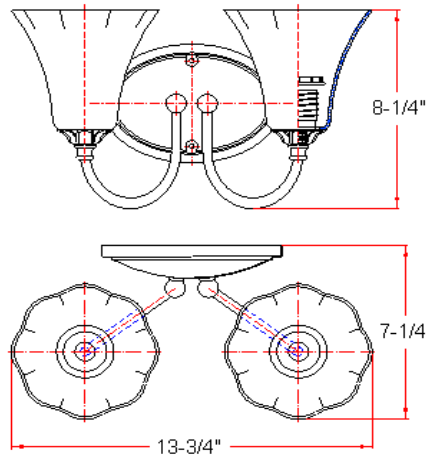

Dimensions

Warranty & Compliances

Warranty	10 Year Limited Warranty
UL	UL/cUL; Suitable for damp locations
ADA	N/A
EnergyStar	N/A

Companion Fixtures

Oil Rubbed Bronze (US10B)	514620
Satin Nickel (US15)	514661

Type:

Job:

Order Code:

Approvals:

Design House reserves the right to make changes in materials, specifications & models at any time. Design House also reserves the right to discontinue product without notice or obligation.