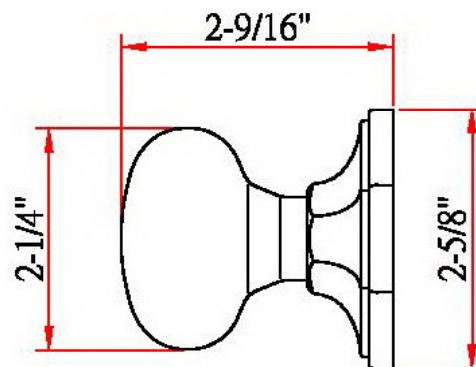

Barcelona Dummy Knob 2W

Specifications

Latch Type	—
Door Prep	—
Backset	—
Door Thickness	—
Cylinder	—
Faceplate	—
Strike	—
Bolt	—
Door Handing	Non-handed. Reversible for Left or Right hand doors.
Keyway	—
Keyed Alike	—

Dimensions

Warranty & Compliances

Warranty	Limited Lifetime Mechanical / 5 year Finish
ANSI/BHMA	ANSI Grade 3 Certified
ADA	N/A
UL	N/A

Order Codes

Satin Nickel (US15)

Box Pack
702837

Type:

Job: