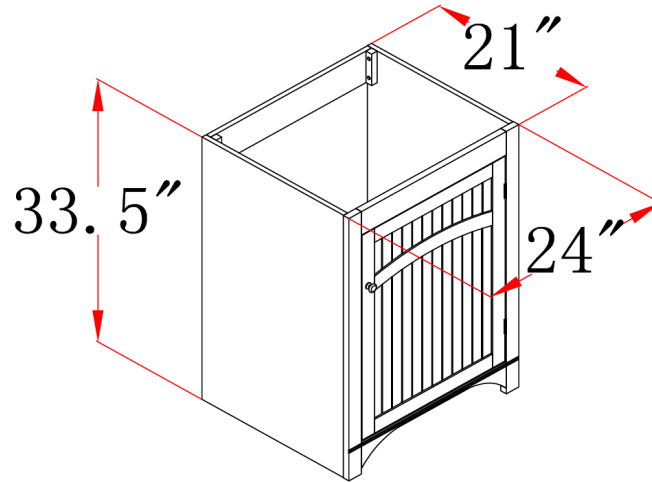

New Cottage One Door Vanity

Specifications

- Square MDF doors with wainscoting plank style panels
- White finish with satin nickel hardware
- Exposed hinges
- Vanity top sold separately
- Coordinates with matching Mirror sold separately

Dimensions

Warranty & Compliances

Warranty Limited 1 year warranty
California 93120 Compliant

Order Codes & Finishes/Colors

24" w x 21" d x 33.5" h

541557

Type:
Job:
Order Code:
Approvals:

Design House reserves the right to make changes in materials, specifications & models at any time. Design House also reserves the right to discontinue product without notice or obligation.