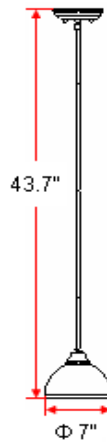

## Specifications

<b>Material Construction:</b>	Formed Steel
<b>Lens:</b>	Antique Alabaster Glass
<b>Lamp Type &amp; Wattage:</b>	One 60W, medium base incandescent lamp
<b>Mounting:</b>	Ceiling mounted
<b>Finish:</b>	Oil Rubbed Bronze (US10B)
<b>Voltage:</b>	120V
<b>Weight:</b>	2.6 lbs
<b>Companion Fixtures:</b>	Chandeliers, wall/vanity lights, ceiling mounts, pendants

## Dimensions