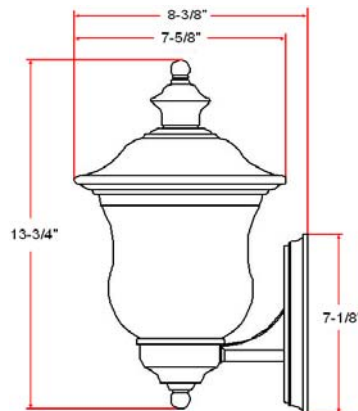

Dimensions

Warranty & Compliances

Warranty	10 Year Limited Warranty
UL	UL/cUL; Suitable for damp locations
ADA	N/A
EnergyStar	N/A

Companion Fixtures

Uplight	508978 Heritage Silver
	505362 Oil Rubbed Bronze (US10B)
Downlight	503839 White
	502906 Black

Type:
Job:
Order Code:
Approvals: