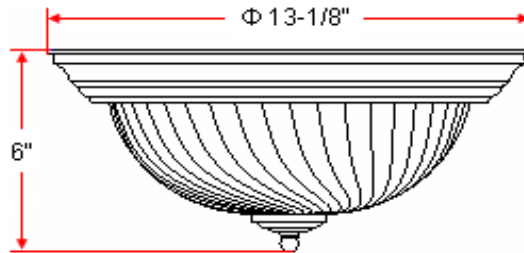

MILLBRIDGE (Textured White) 2 LT Ceiling Mount (6"x13^{1/8"})

Specifications

Material Construction:	Formed Steel
Lens:	Frosted swirl glass
Lamp Type & Wattage:	Two 60W, medium base incandescent lamps
Mounting:	Ceiling mounted
Finish:	Textured White
Voltage:	120V
Weight:	4.8 lbs
Companion Fixtures:	Chandelier, wall lights, ceiling mounts, pendant

Dimensions

Warranty & Compliances

Warranty	10 Year Limited Warranty
UL	UL/cUL
ADA	N/A
EnergyStar	N/A

Companion Fixtures

2 LT Ceiling Mount (6"x13 ^{1/8"})	506634	
1 LT Wall Mount	506816	
2 LT Wall Mount	506824	
1 LT Ceiling Mount (4 ^{3/4"} x7 ^{1/2"})	507376	
1 LT Ceiling Mount (5 ^{5/8"} x11 ^{1/4"})	506642	
2 LT Ceiling Mount (5 ^{5/8"} x9 ^{1/2"})	507350	
3 LT Ceiling Mount	507053	
5 LT Chandelier	506204	
Pendant	506808	