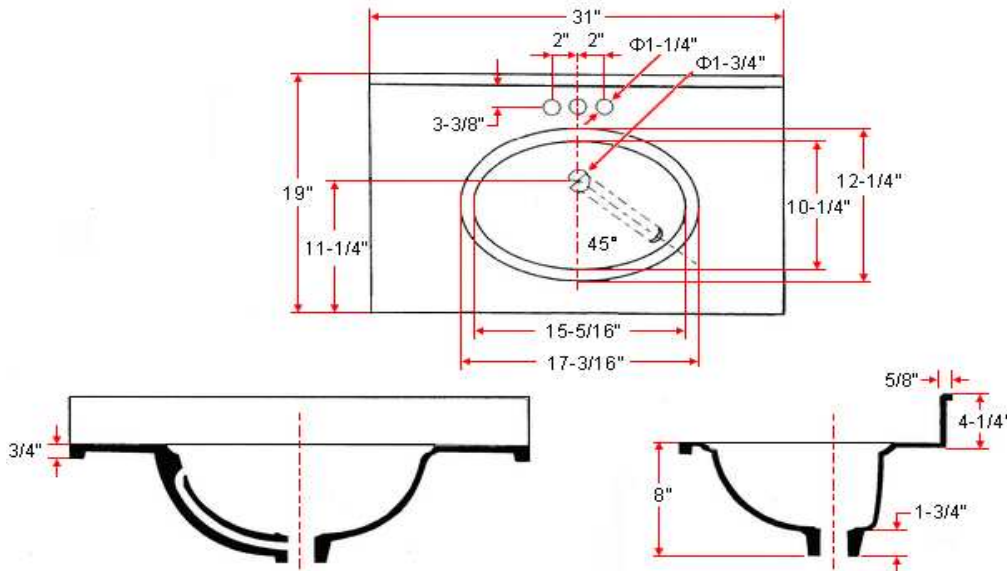

# 31" x 19" Oval Vanity Top

## Specifications

- Material Content:** Cultured Marble
- Back splash:** Integrated
- Color:** Sandstone / Solid White / White on White / White on Bone
- Faucet Holes:** 3 holes, 4" center mount

## Dimensions

## Order Codes & Finishes/Colors

	View Box	Sleeve Pack
Sandstone	551705	
Solid White	551333	552018
White on white	551069	552802
White on Bone	551119	552323

**Type:**

**Job:**

**Order Code:**

**Approvals:**