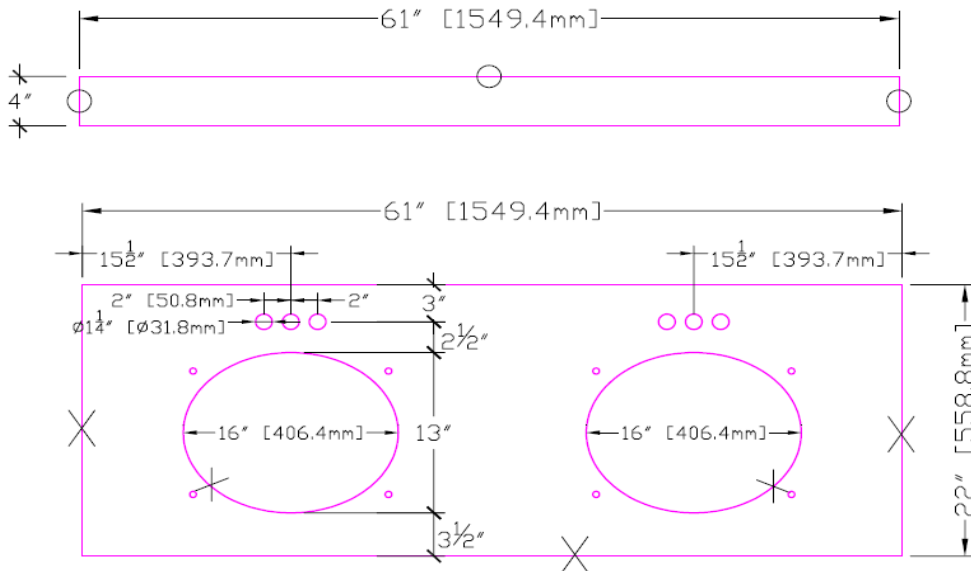

Uba Tuba Granite Vanity Top - Double Bowl

Specifications

- Material Content:** Granite and vitreous china bowl
- Back splash:** included
- Granite Color:** Uba Tuba
- Faucet Holes:** Pre-drilled 4" center mount
- Accessory:** Side splash sold separately

Dimensions

Warranty & Compliances

- Warranty:** 1 Year Limited Warranty
- UPC:** Bowl is compliant

Order Codes & Finishes/Colors

61" w x 22" d 553099

Type:
Job:
Order Code:
Approvals:

Design House reserves the right to make changes in materials, specifications & models at any time. Design House also reserves the right to discontinue product without notice or obligation.