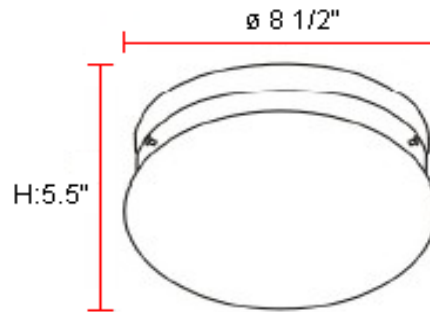

Dimensions

Warranty & Compliances

Warranty	10 Year Limited Warranty
UL	UL/cUL listed
ADA	N/A
EnergyStar	Compliant

Order Codes

Bronze 517334

Type:
Job:
Order Code:
Approvals:

Design House reserves the right to make changes in materials, specifications & models at any time. Design House also reserves the right to discontinue product without notice or obligation.