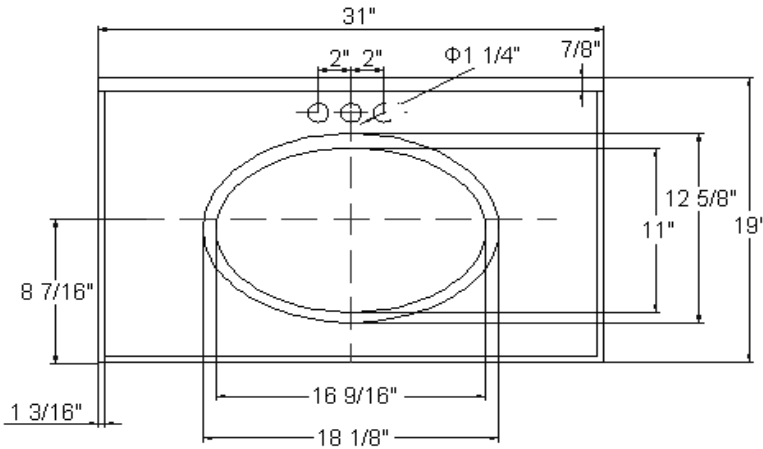

31" x 19" Solid Surface Vanity Top (Aurora)

Specifications

Material Content:	Solid Surface & Vitreous China Bowl
Back splash:	2" Integrated
Color:	Aurora
Faucet Holes:	3 holes, 4" center mount
Accessory:	Side Splash sold separately P# 553222

Dimensions

Warranty & Compliances

Warranty	5 Year Limited Warranty
cUPC	Compliant
CSA	Compliant
ANSI	ANSI Z124.3 compliant

Order Codes & Finishes/Colors

	View Box
Aurora 31" x 19"	553164

Type:
Job:
Order Code:
Approvals: