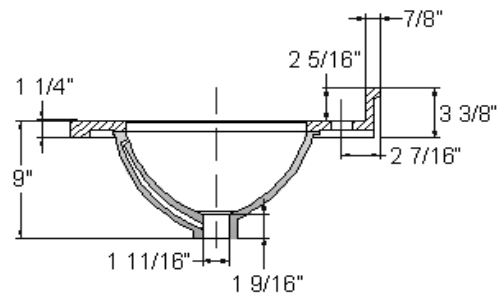

31" x 19" Solid Surface Vanity Top (Aurora)

Specifications

Material Content:	Solid Surface & Vitreous China Bowl
Back splash:	2" Integrated
Color:	Aurora
Faucet Holes:	3 holes, 4" center mount
Accessory:	Side Splash sold separately P# 553222

Dimensions

Warranty & Compliances

Warranty	5 Year Limited Warranty
cUPC	Compliant
CSA	Compliant
ANSI	ANSI Z124.3 compliant

Order Codes & Finishes/Colors

	View Box
Aurora 31" x 19"	553164

Type:
Job:
Order Code:
Approvals: